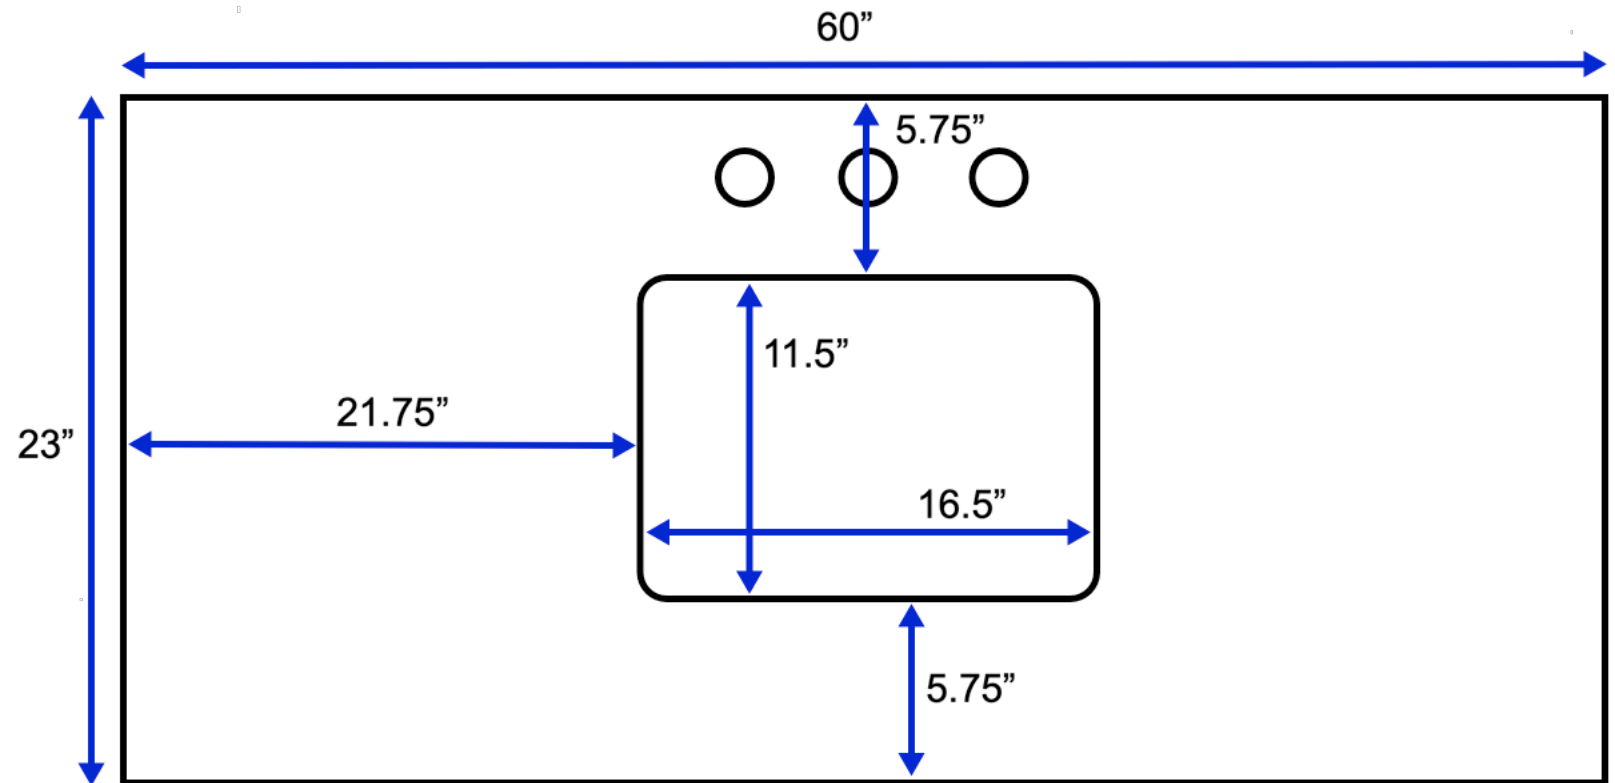

Abbey 60-inch Single Bath Vanity (Top View)

All measurements are approximate and rounded to the nearest quarter inch.
Please allow for a slight margin of error.