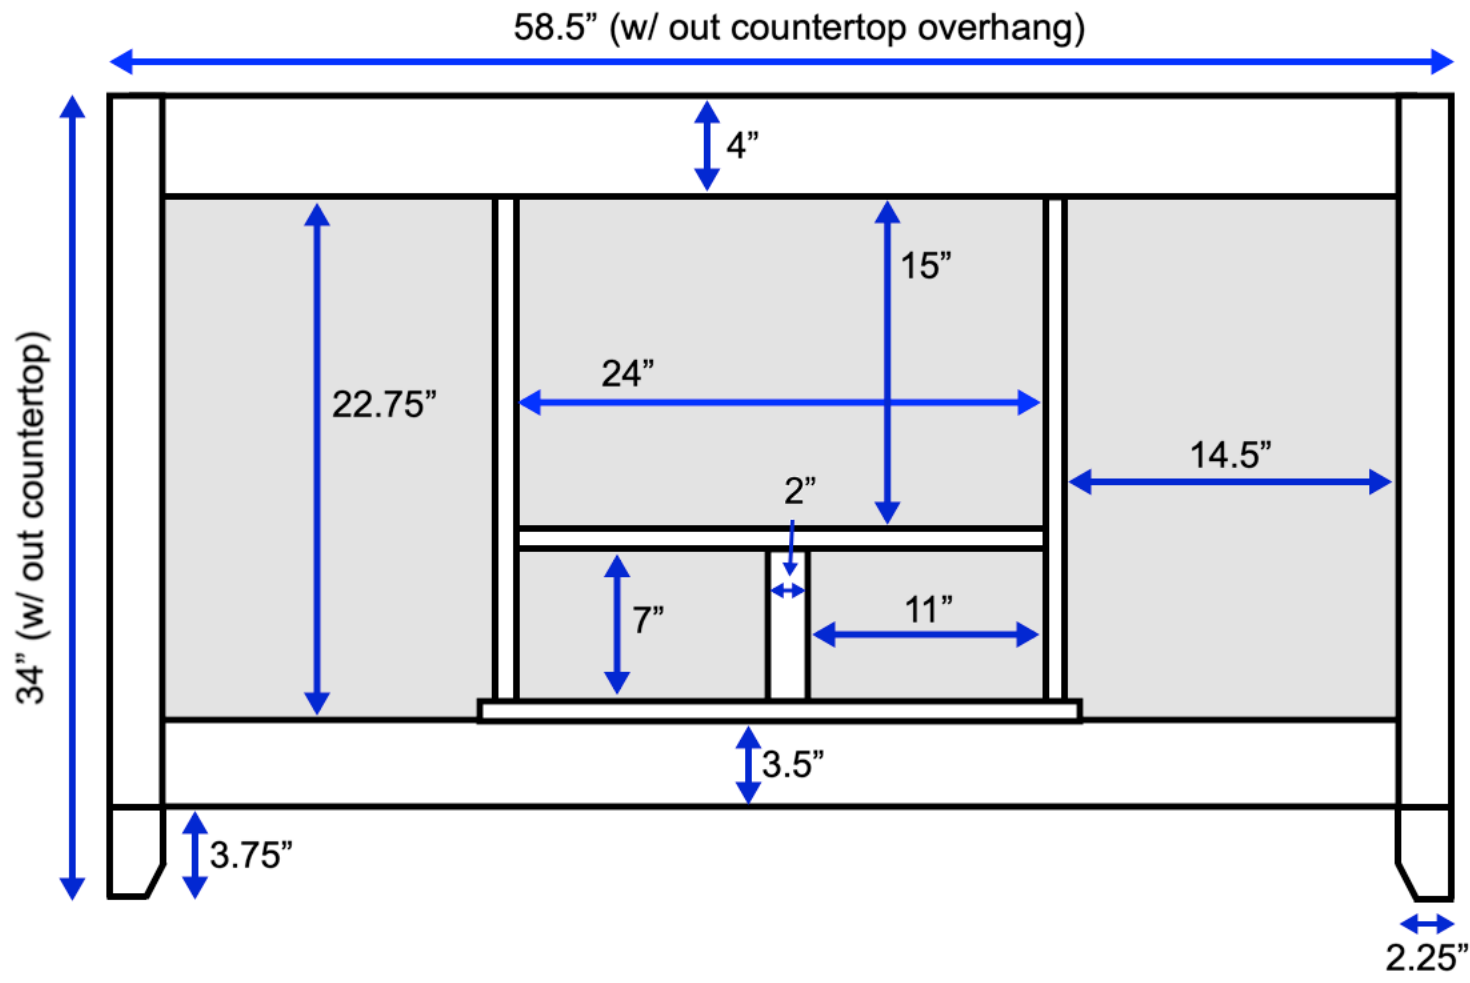

Abbey 60-inch Single Bath Vanity (Back View)

All measurements are approximate and rounded to the nearest quarter-inch. Please allow for a slight margin of error.