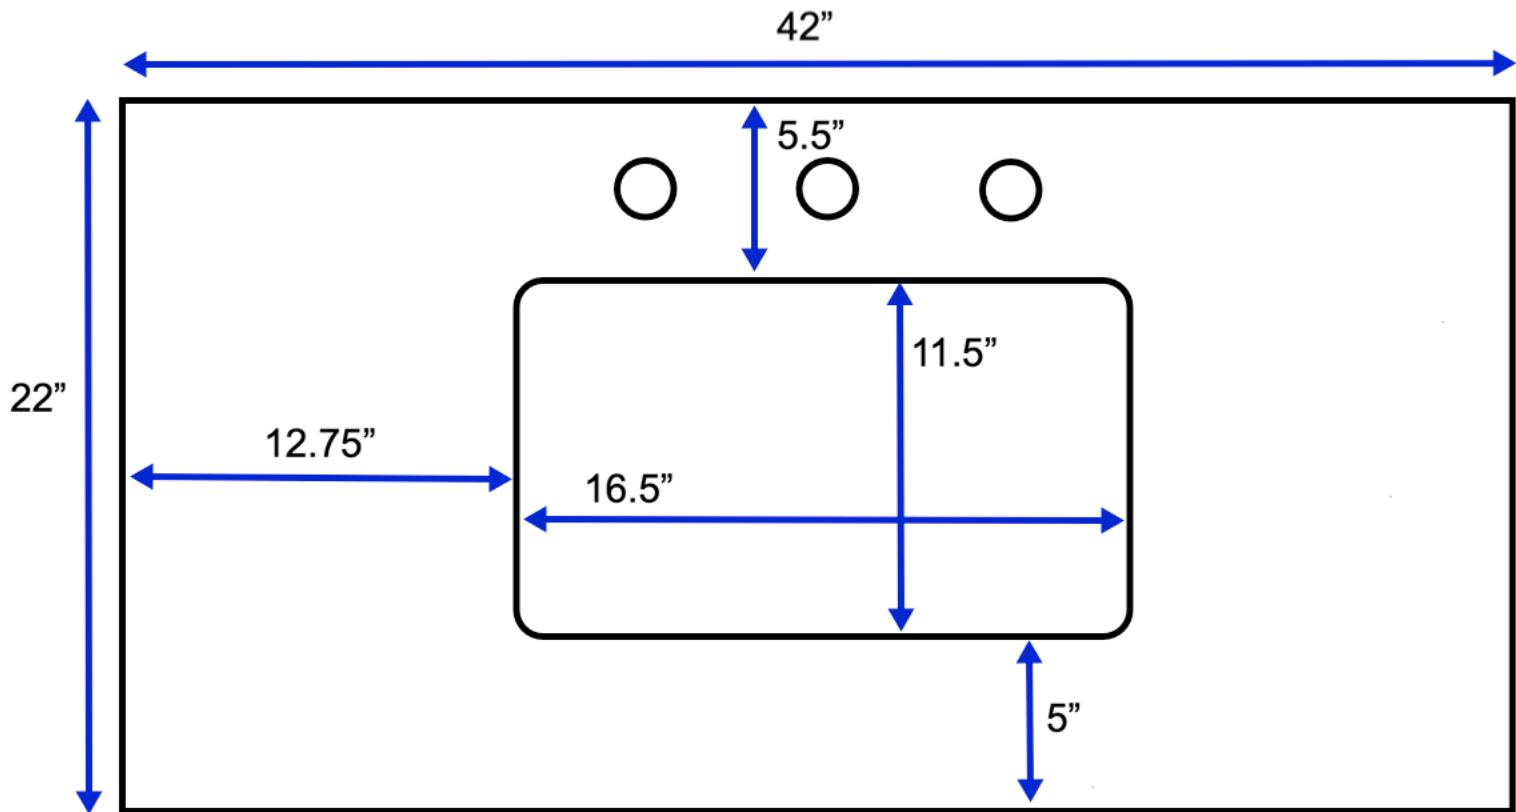

# Abbey 42-inch Vanity (Top View)

All measurements are approximate and rounded to the nearest quarter inch.  
Please allow for a slight margin of error.