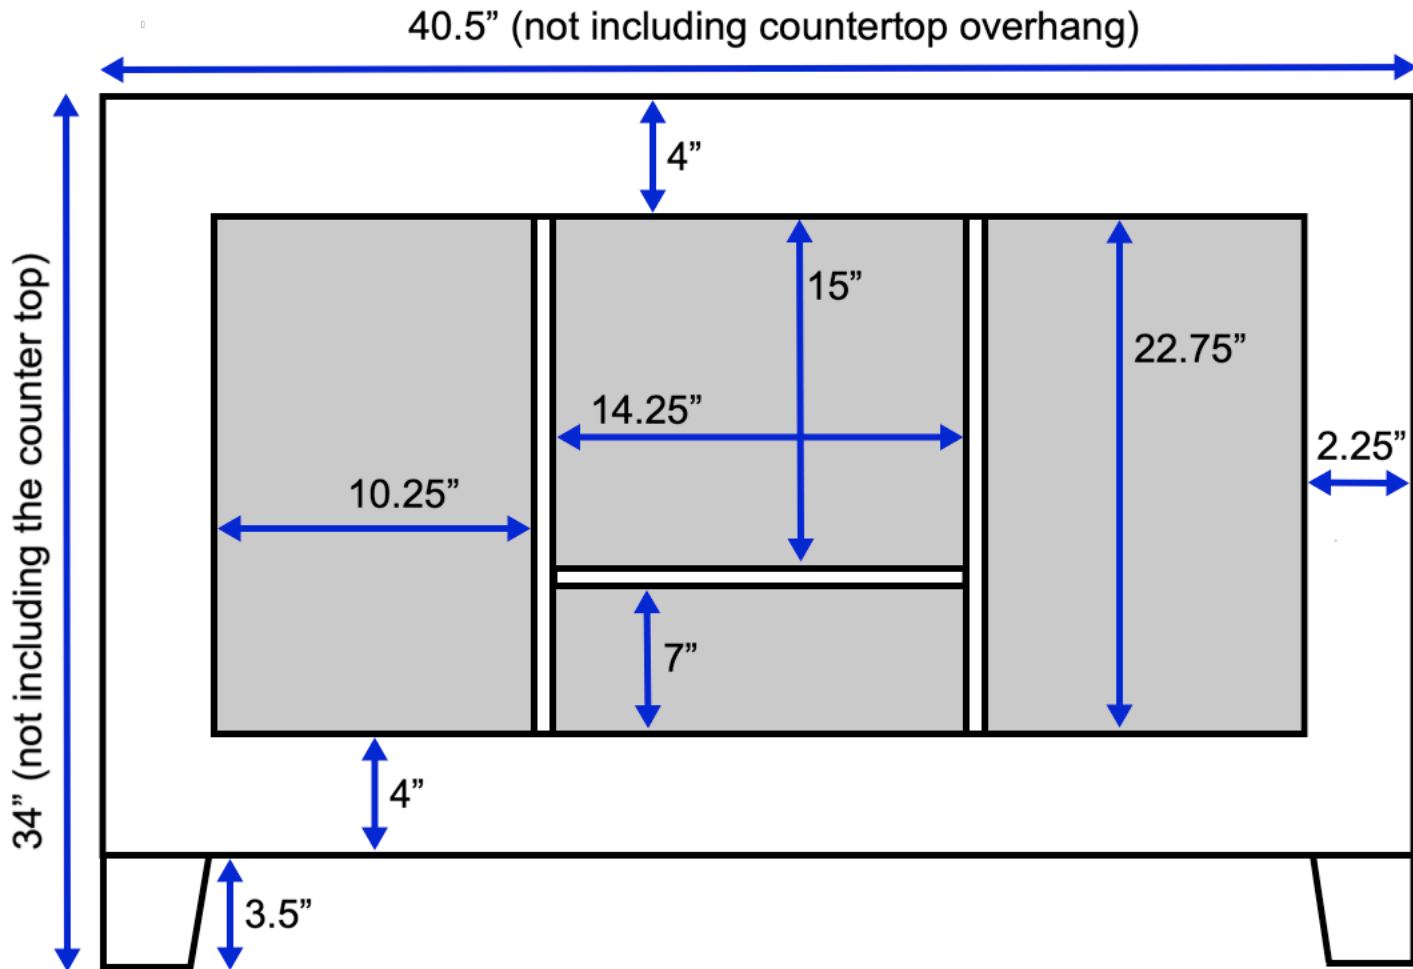

Abbey 42-inch Vanity (Back View)

All measurements are approximate and rounded to the nearest quarter inch.
Please allow for a slight margin of error.