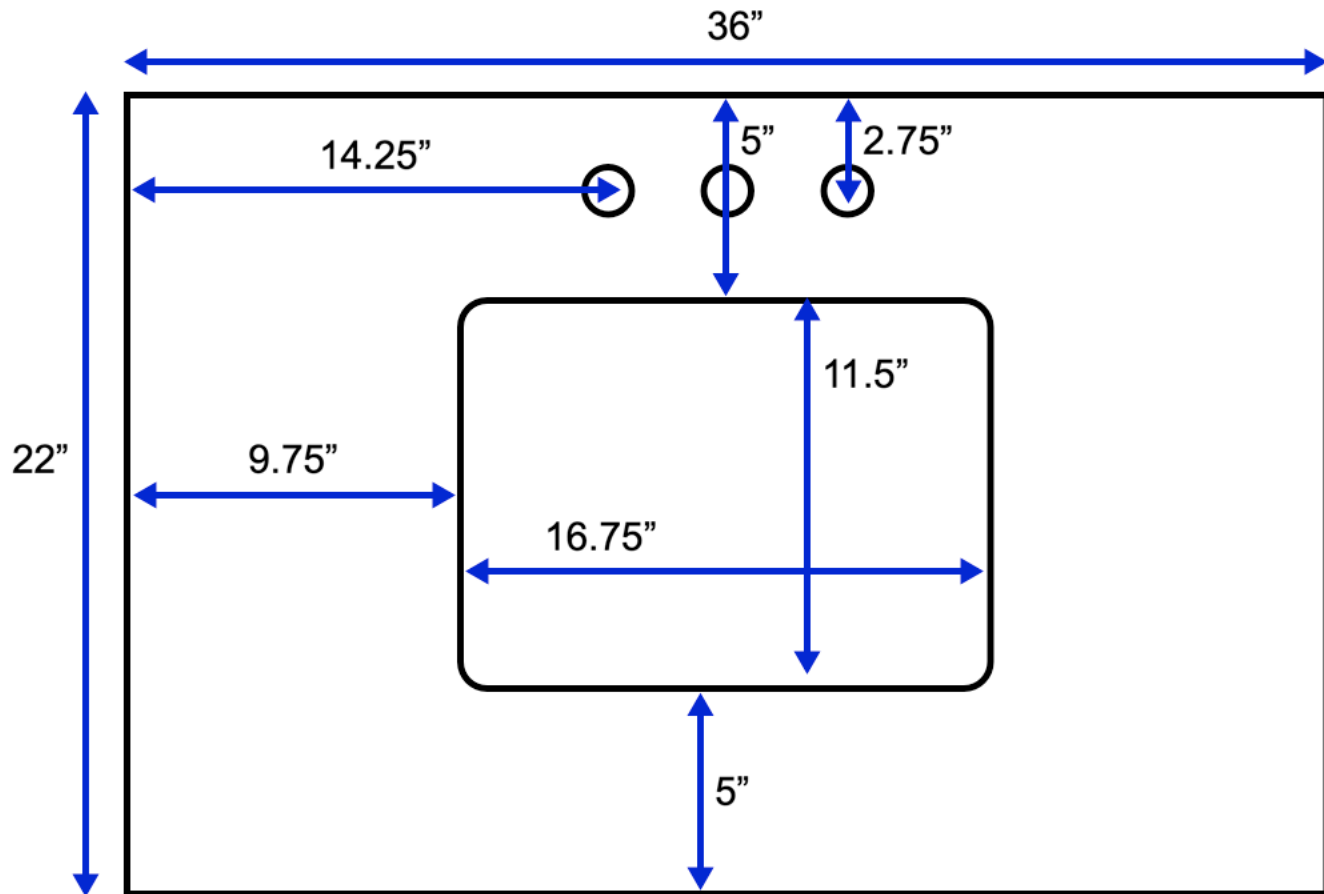

Abbey 36-inch Bath Vanity (Top View)

All measurements are approximate and rounded to the nearest quarter inch.
Please allow for a slight margin of error.