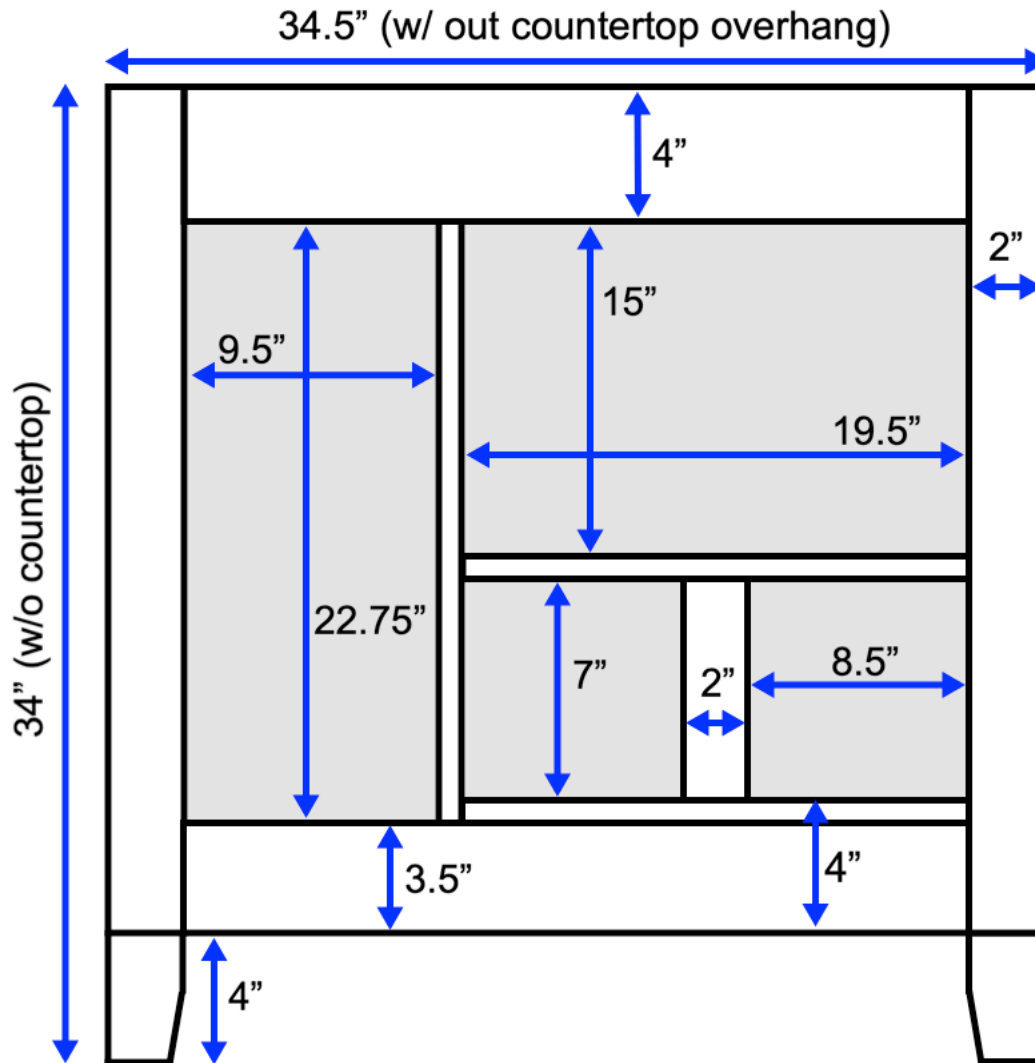

Abbey 36-inch Bath Vanity (Back View)

All measurements are approximate and rounded to the nearest quarter inch.
Please allow for a slight margin of error.