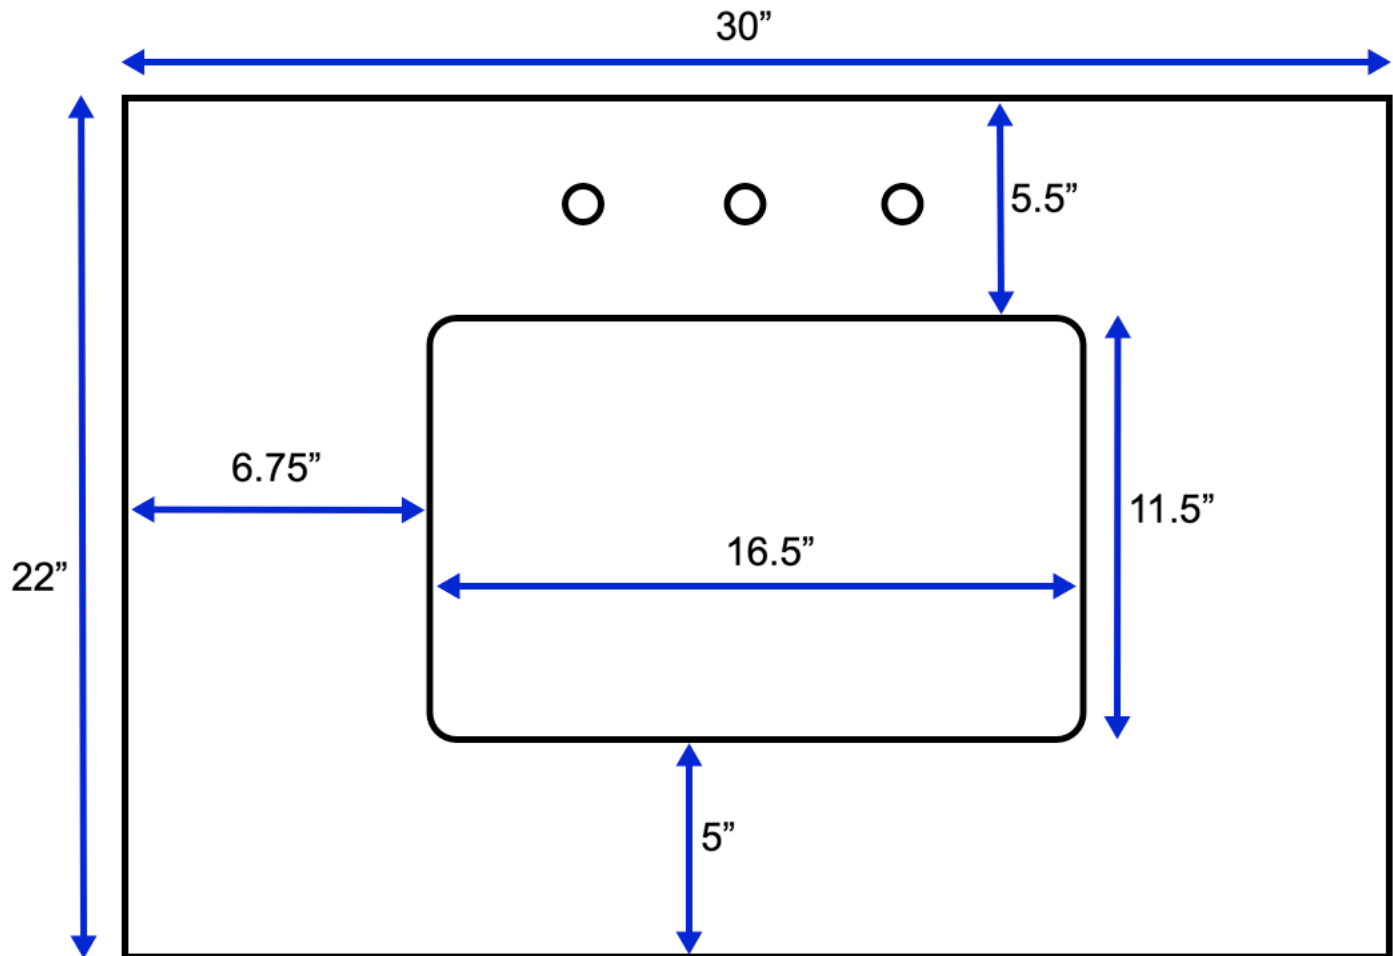

Abbey 30-inch Vanity (Top View)

All measurements are approximate and rounded to the nearest quarter inch.
Please allow for a slight margin of error.