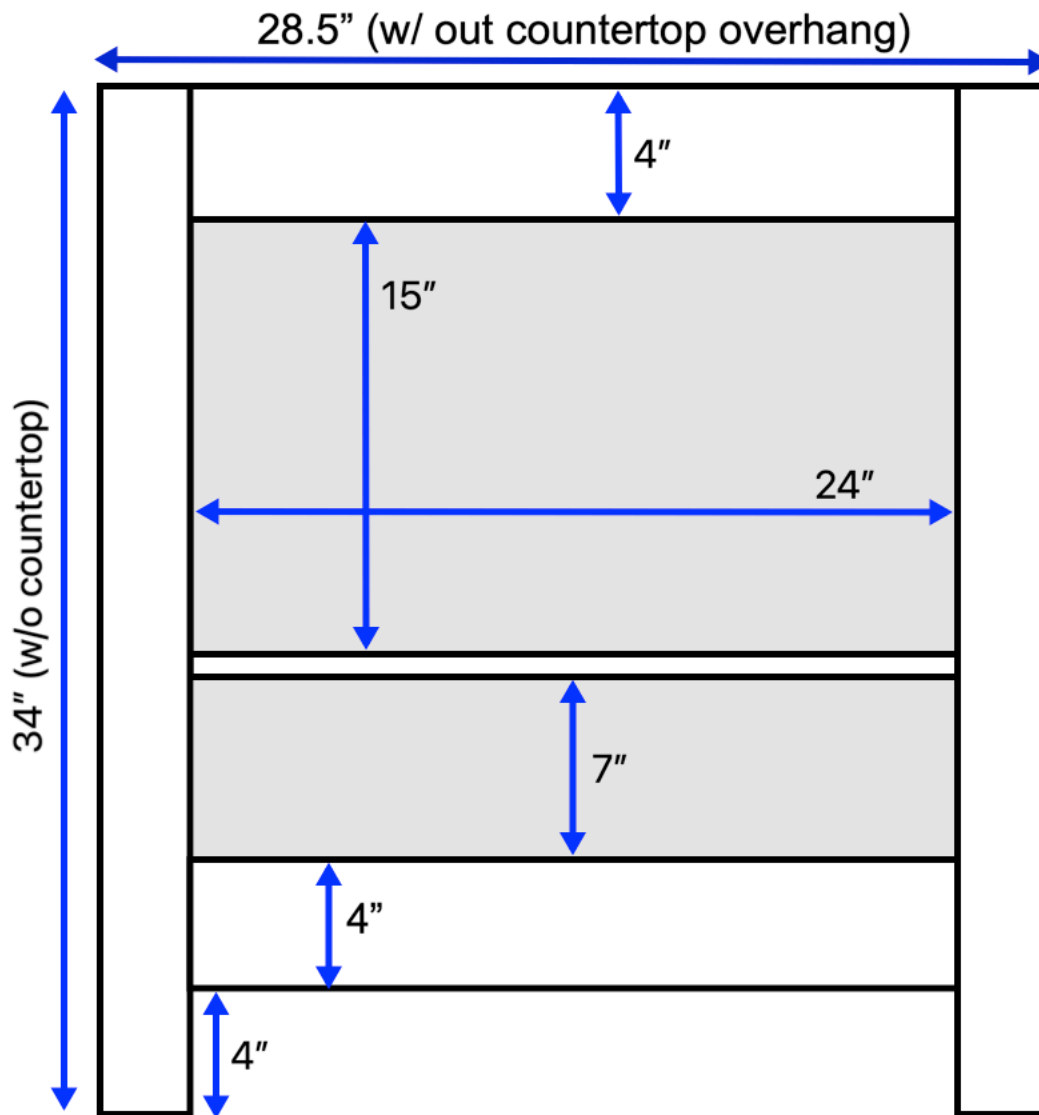

Abbey 30-inch Vanity (Back View)

All measurements are approximate and rounded to the nearest quarter inch.
Please allow for a slight margin of error.