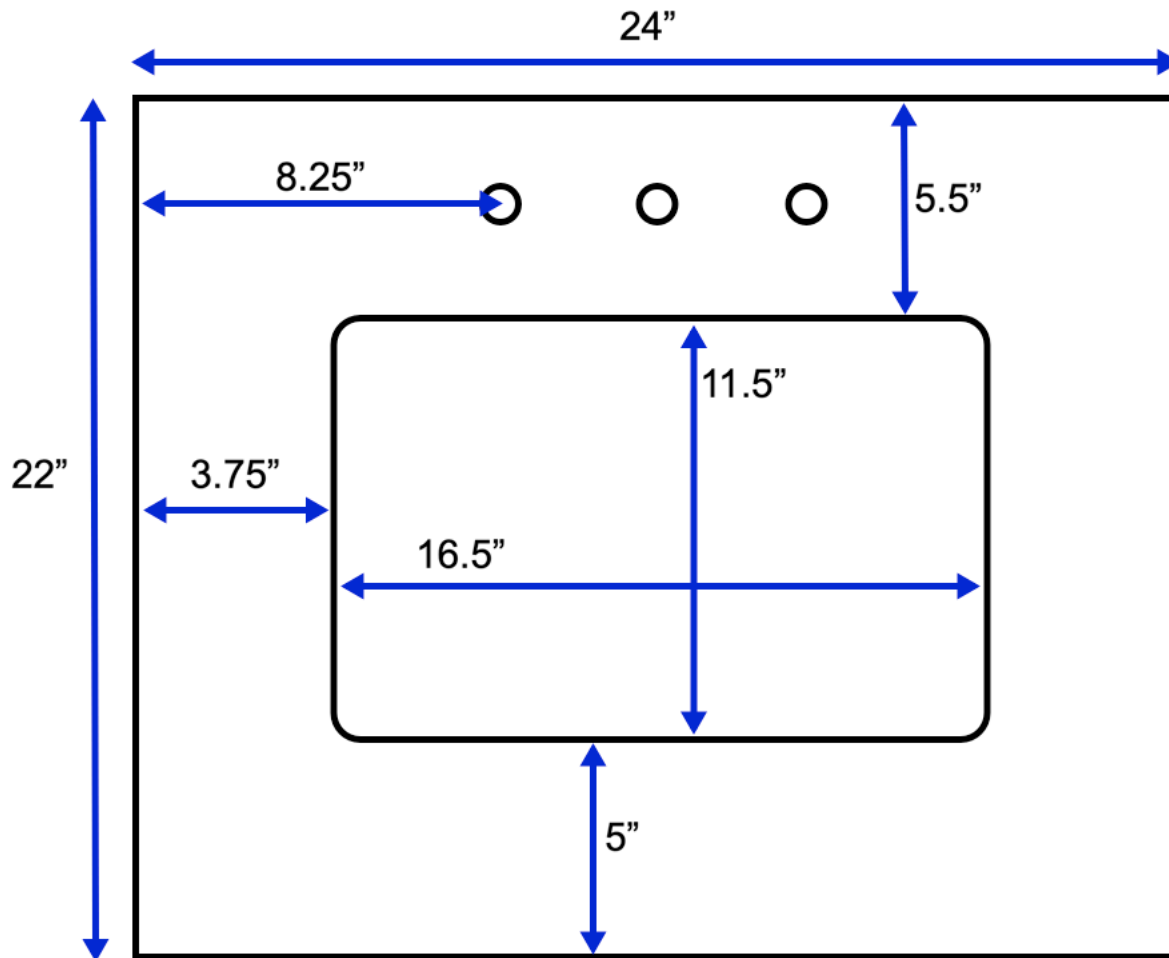

Abbey 24-inch Bath Vanity (Top View)

All measurements are approximate and rounded to the nearest quarter inch.
Please allow for a slight margin of error.