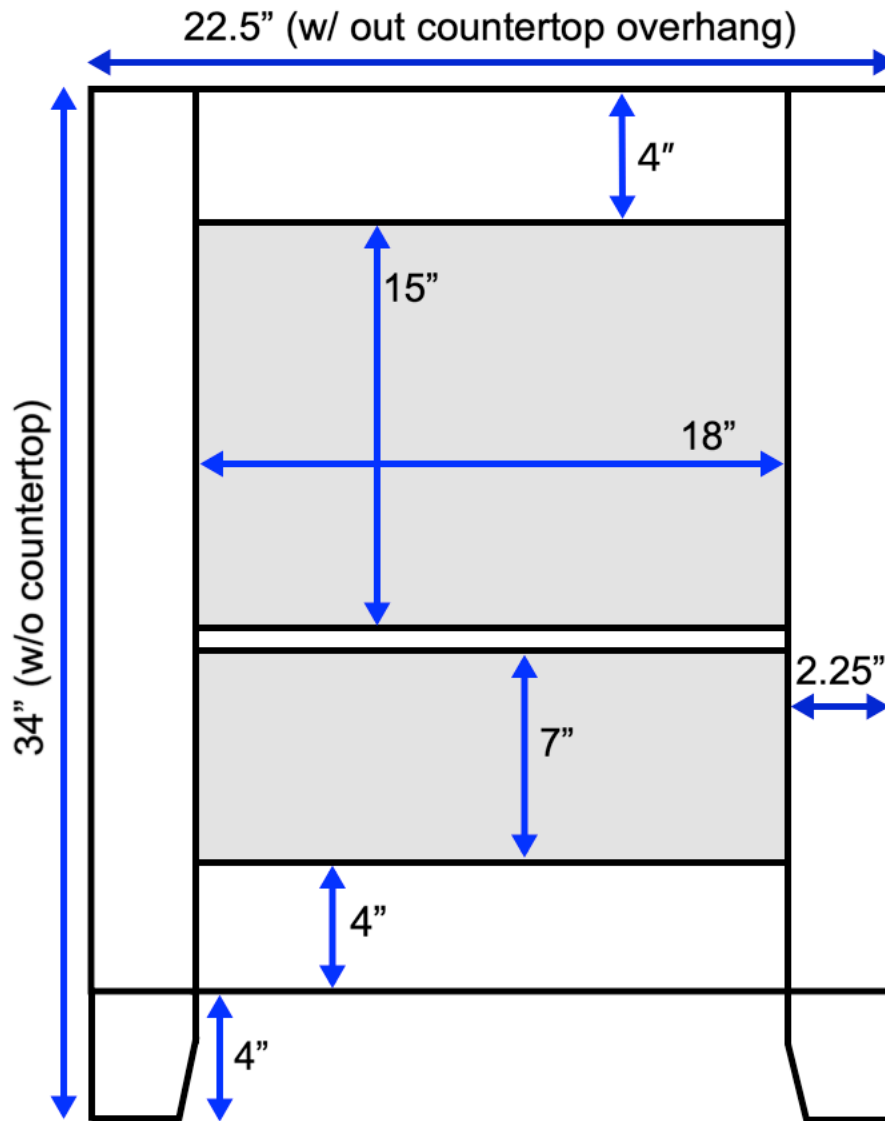

# Abbey 24-inch Bath Vanity (Back View)

All measurements are approximate and rounded to the nearest quarter inch.  
Please allow for a slight margin of error.