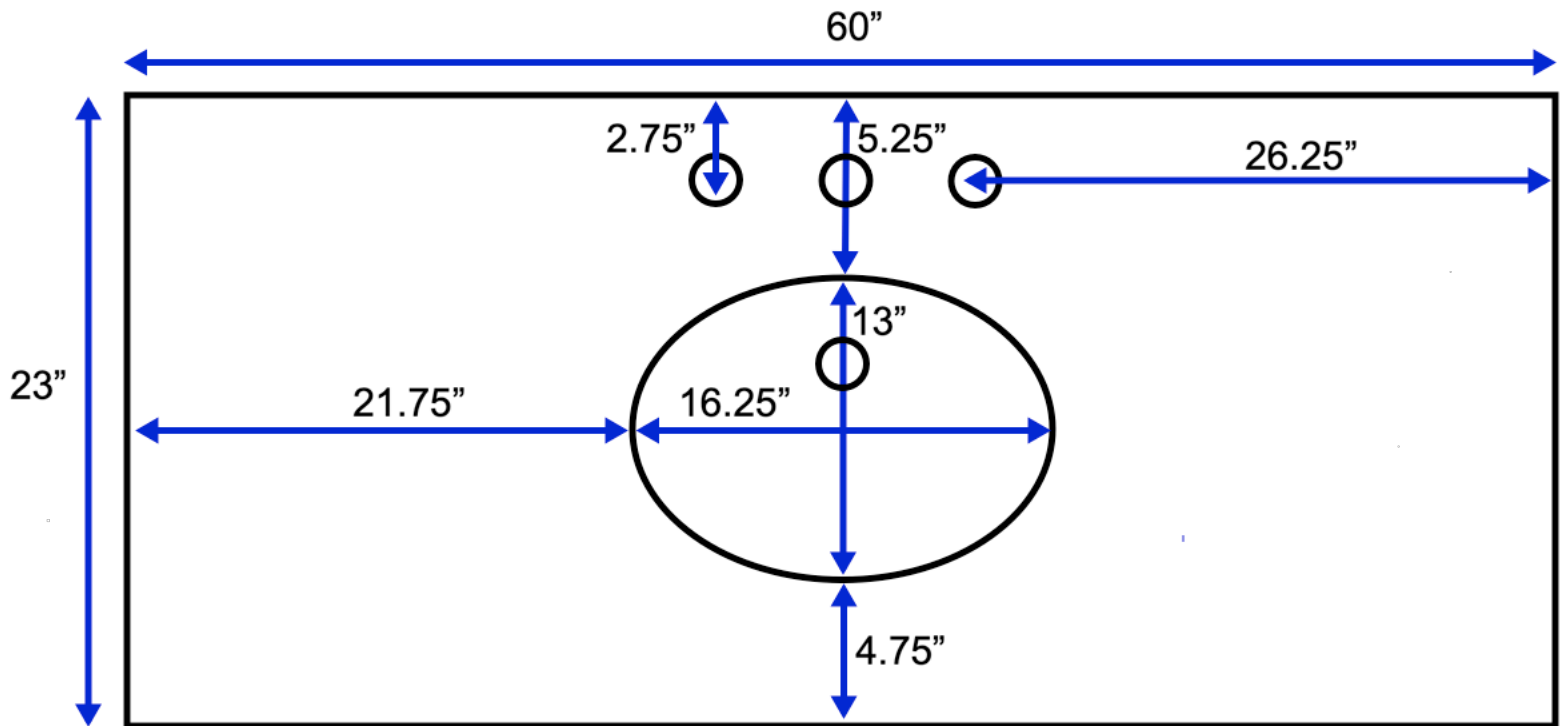

Beverly 60-inch Single Bath Vanity (Top View)

All measurements are approximate and rounded to the nearest quarter inch.
Please allow for a slight margin of error.