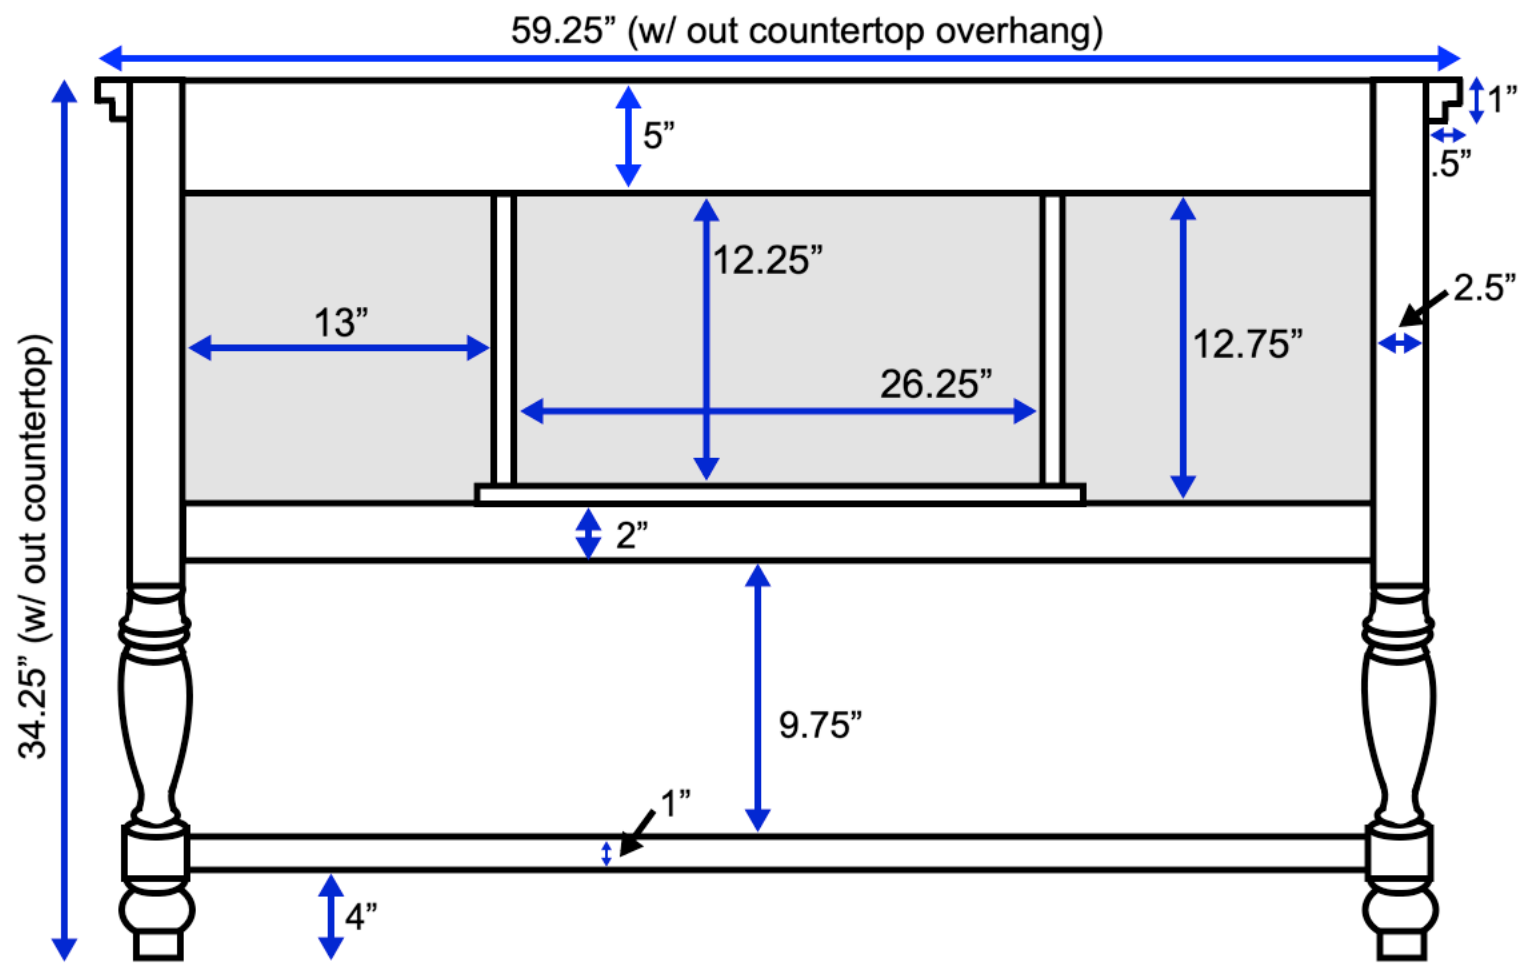

Beverly 60-inch Single Bath Vanity (Back View)

All measurements are approximate and rounded to the nearest quarter-inch. Please allow for a slight margin of error.