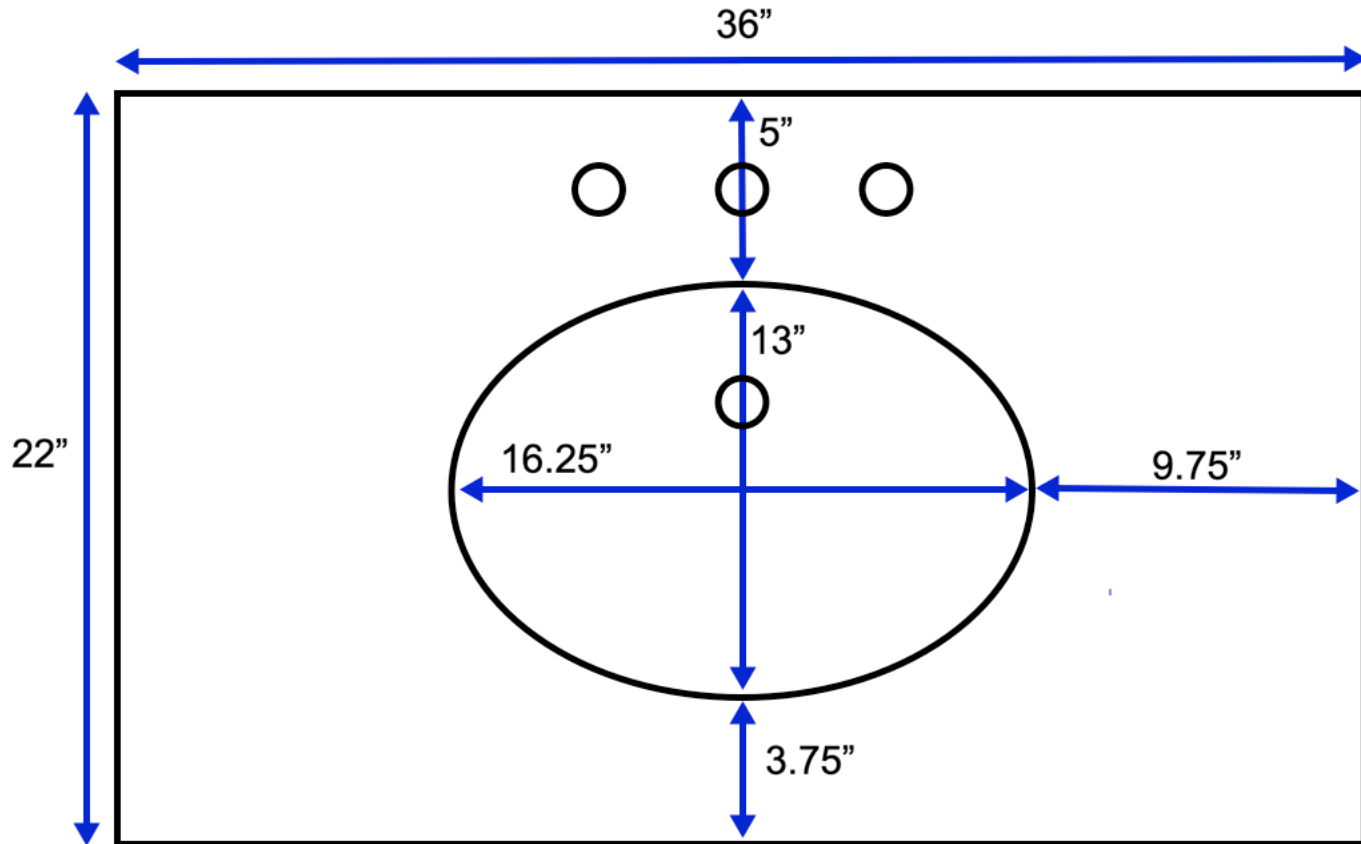

Bella 36-inch Bath Vanity (Top View)

All measurements are approximate and rounded to the nearest quarter inch.
Please allow for a slight margin of error.