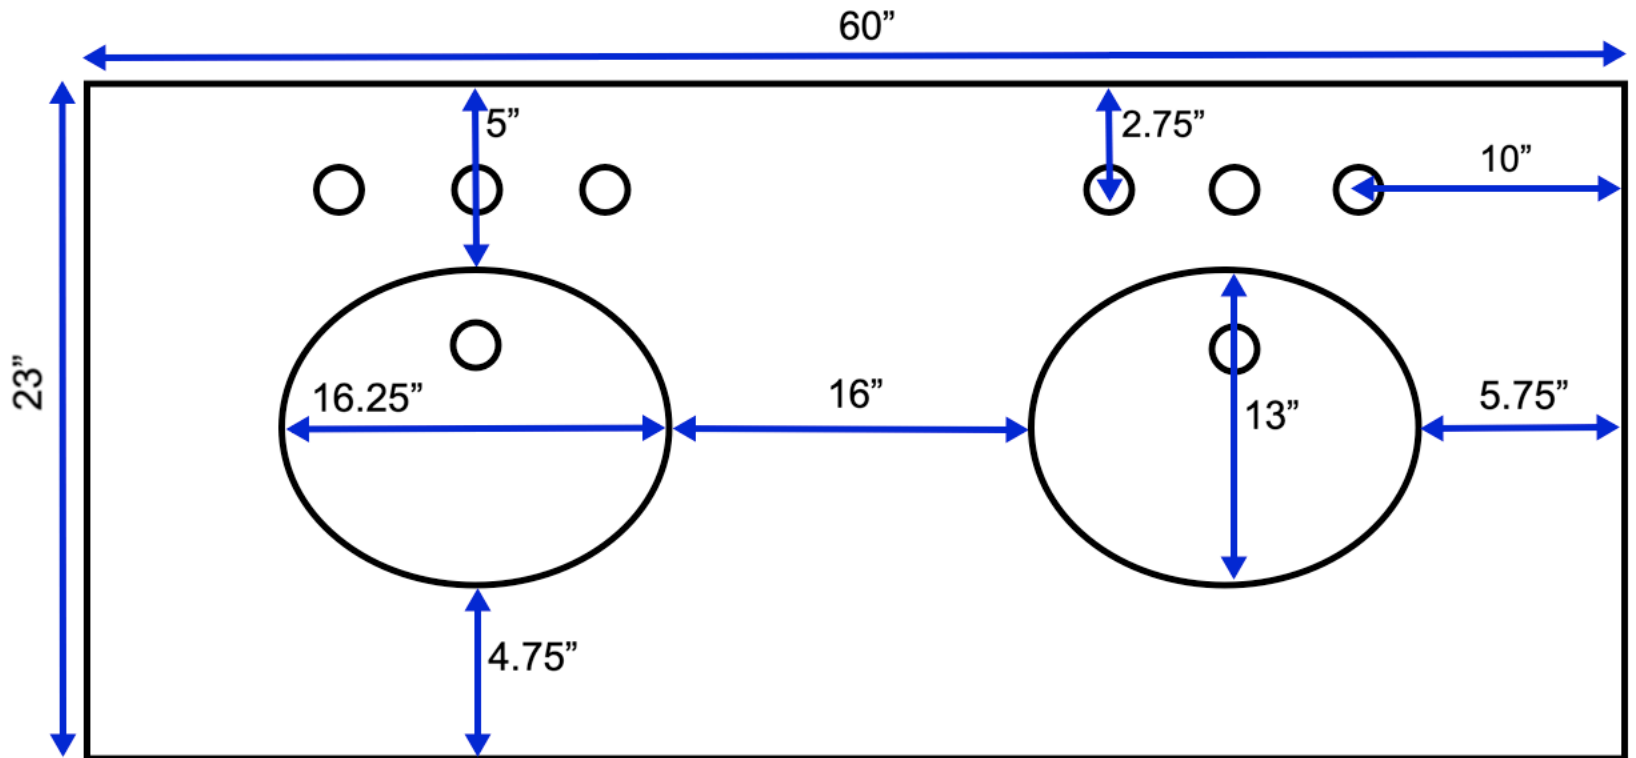

Bella 60-inch Double Vanity (Top View)

All measurements are approximate and rounded to the nearest quarter inch.
Please allow for a slight margin of error.