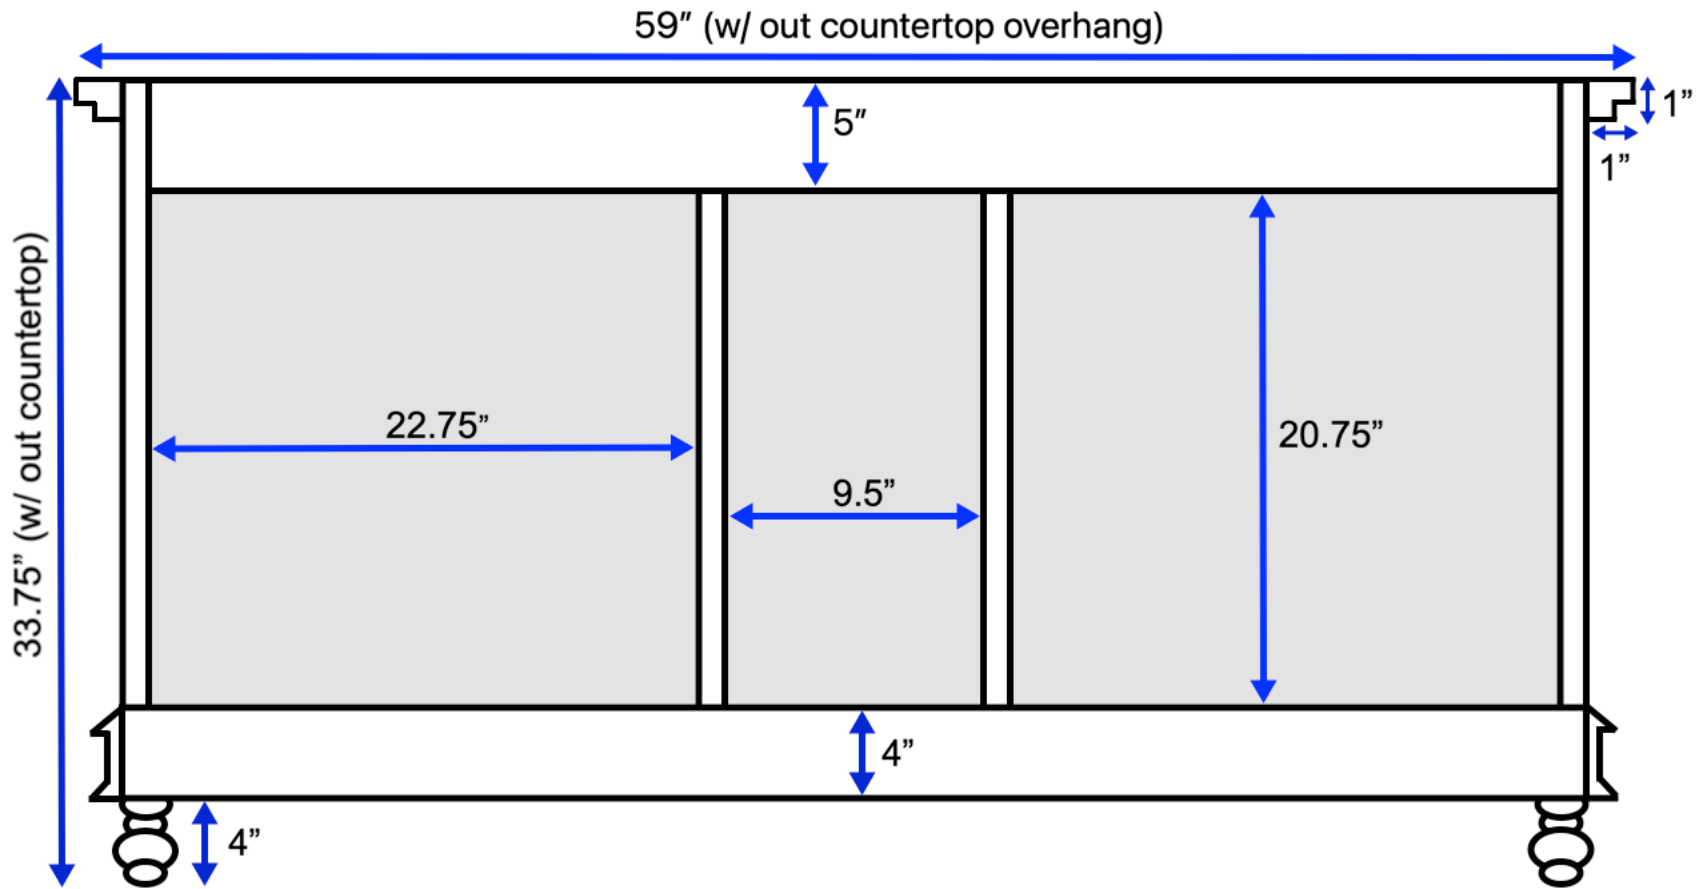

# Bella 60-inch Double Vanity (Back View)

All measurements are approximate and rounded to the nearest quarter-inch.  
Please allow for a slight margin of error.