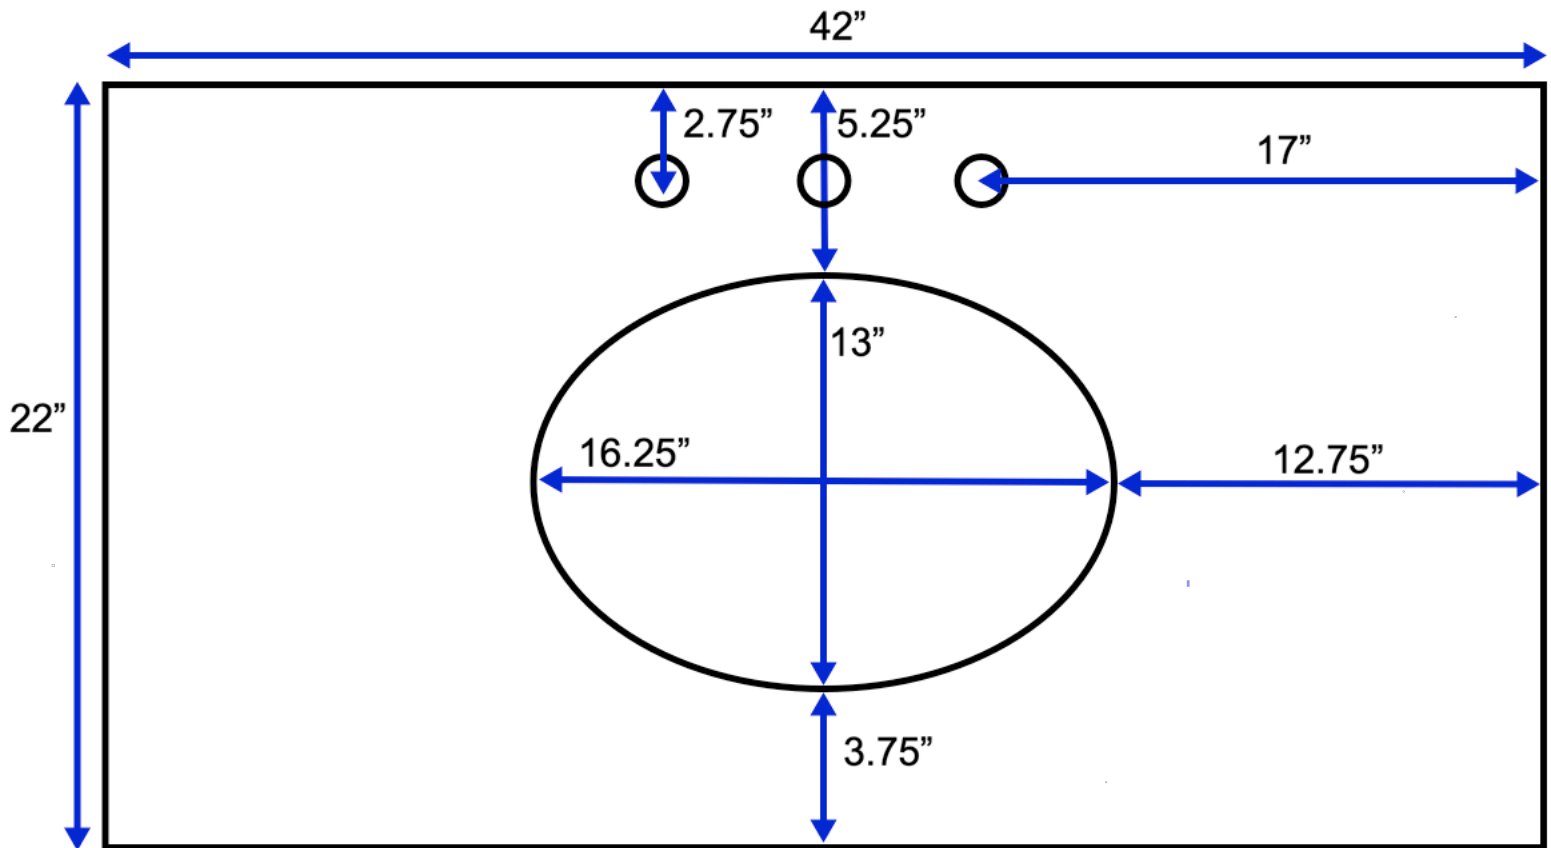

# Beverly 42-inch Bath Vanity (Top View)

All measurements are approximate and rounded to the nearest quarter inch.  
Please allow for a slight margin of error.