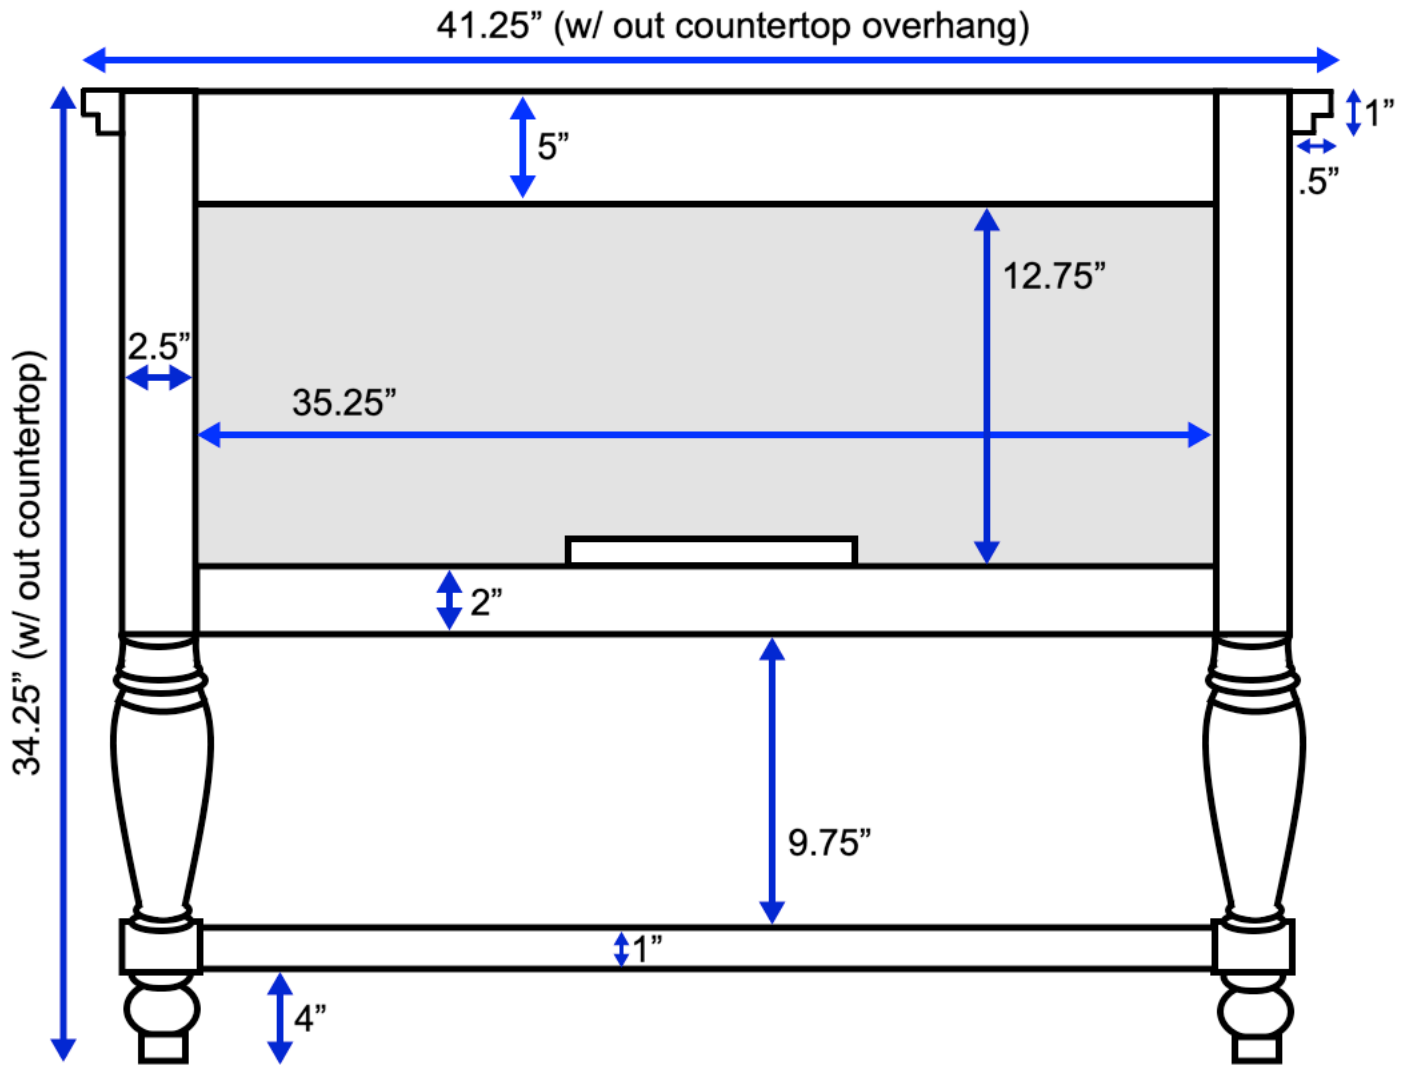

Beverly 42-inch Bath Vanity (Back View)

All measurements are approximate and rounded to the nearest quarter-inch. Please allow for a slight margin of error.