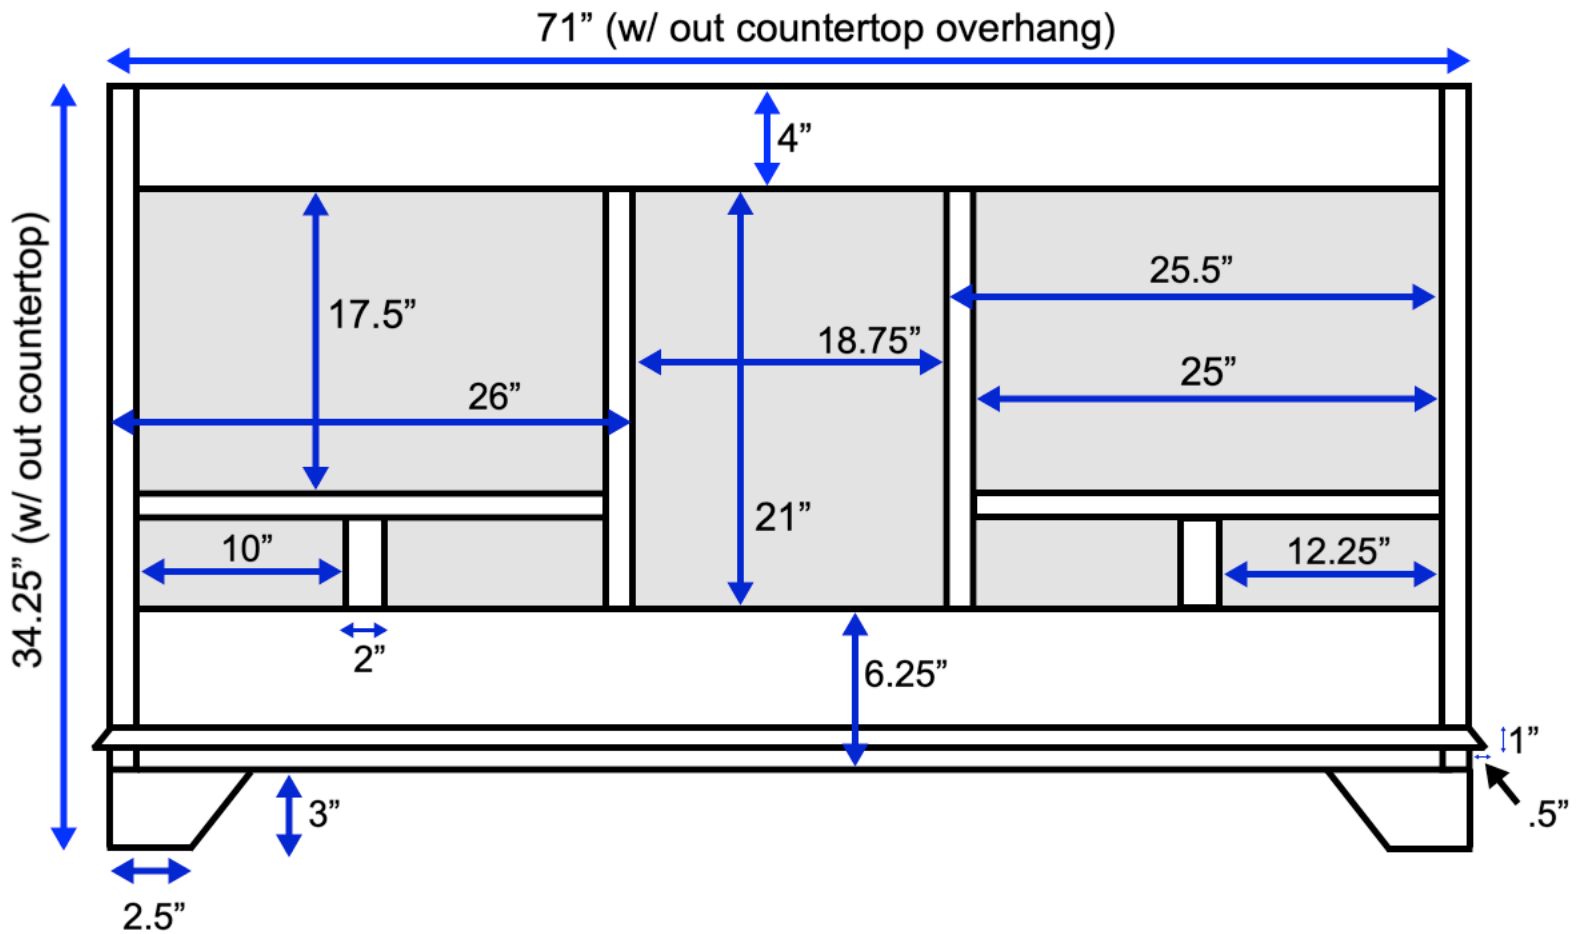

# Nantucket 72-inch Bath Vanity (Back View)

All measurements are approximate and rounded to the nearest quarter inch.  
Please allow for a slight margin of error.