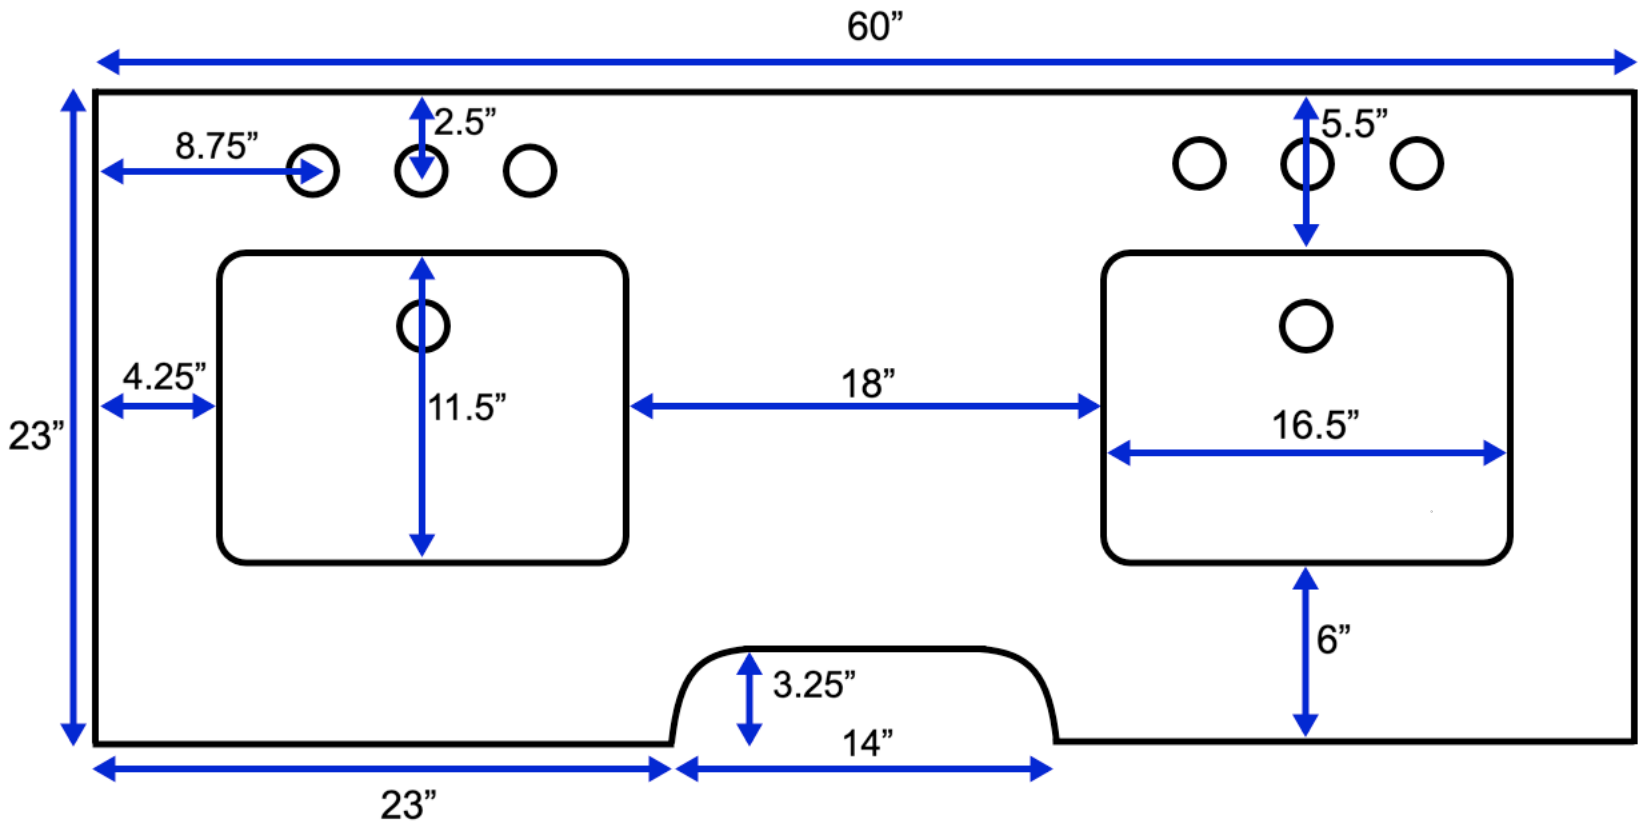

Nantucket 60-inch Double Bath Vanity (Top View)

All measurements are approximate and rounded to the nearest quarter inch.
Please allow for a slight margin of error.