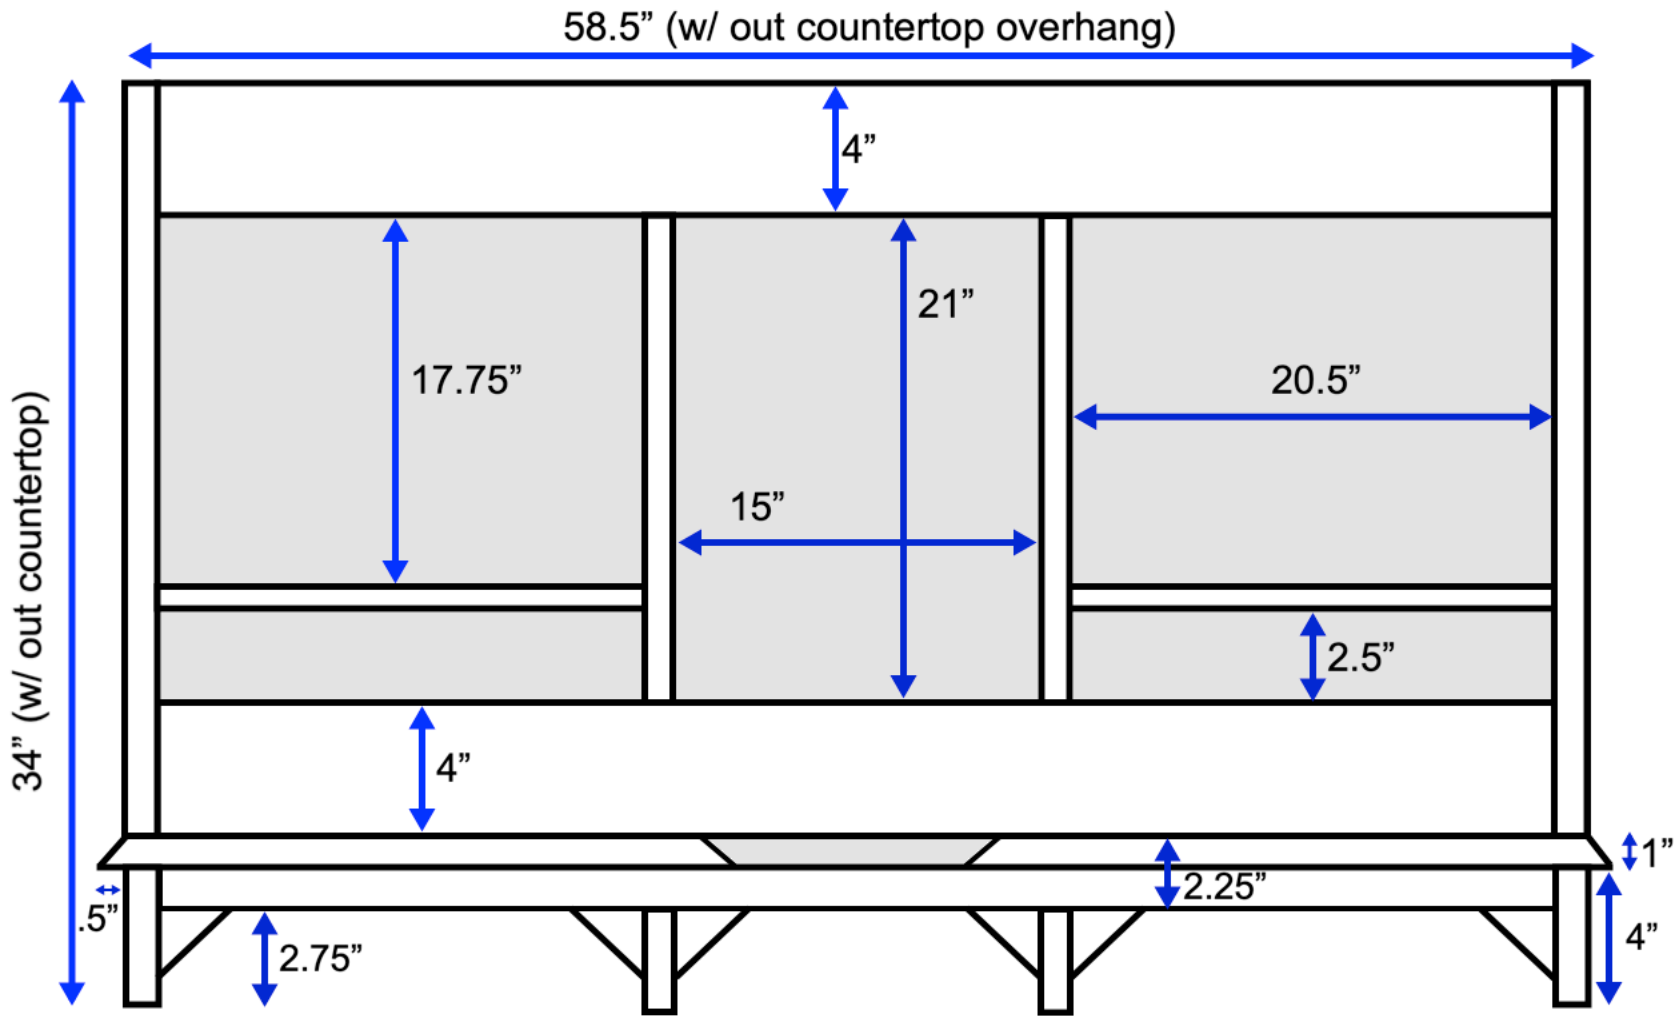

# Nantucket 60-inch Double Bath Vanity (Back View)

All measurements are approximate and rounded to the nearest quarter inch.  
Please allow for a slight margin of error.