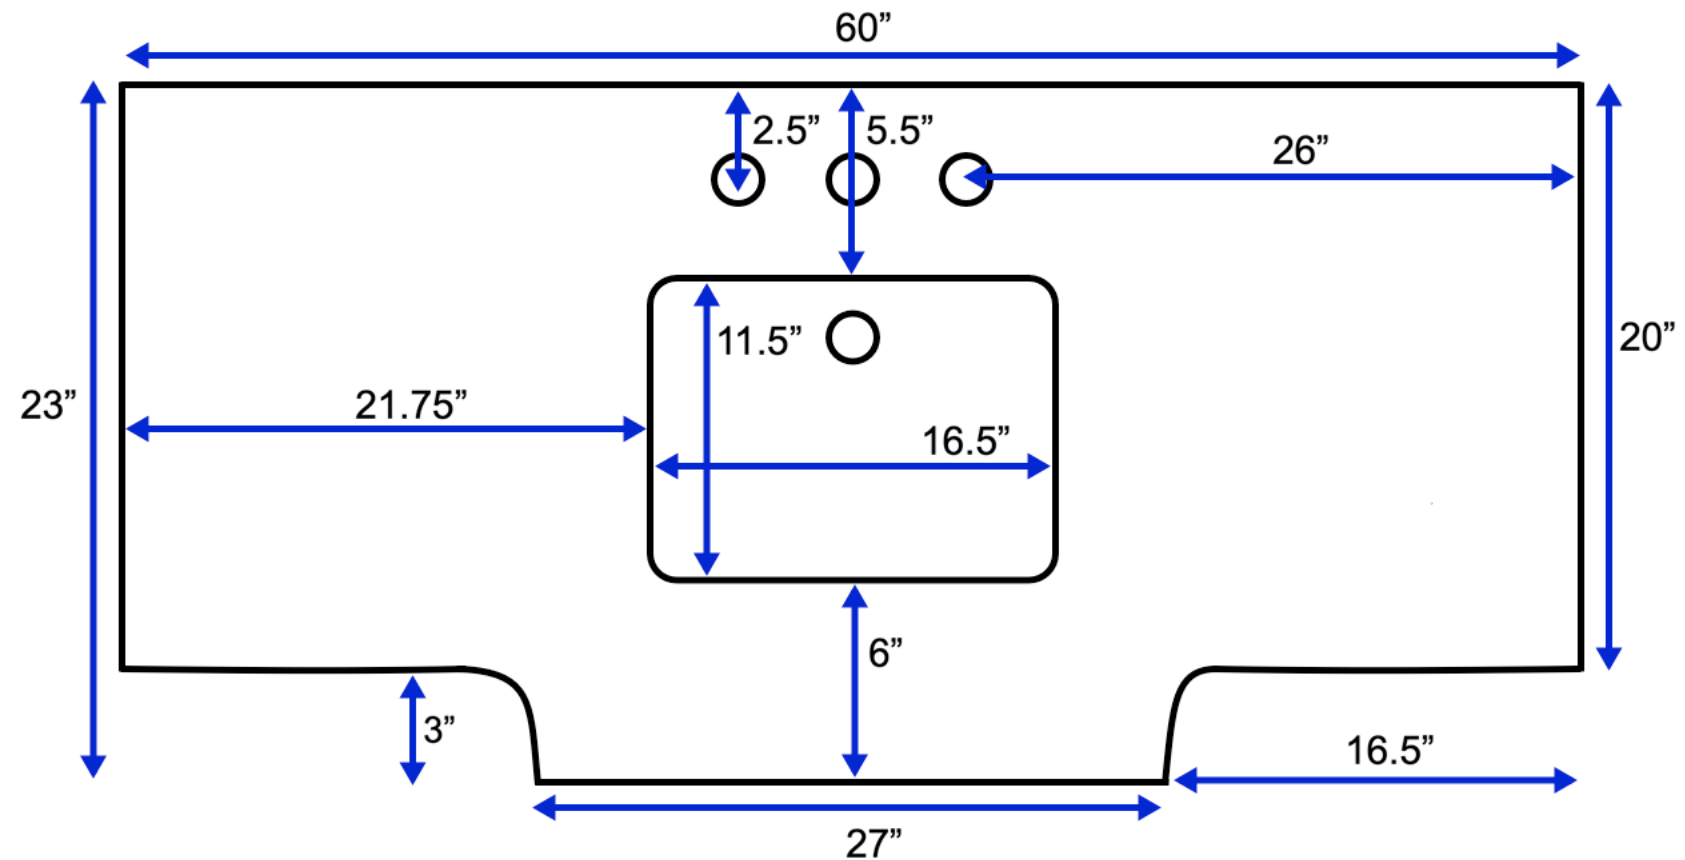

Nantucket 60-inch Single Bath Vanity (Top View)

All measurements are approximate and rounded to the nearest quarter inch.
Please allow for a slight margin of error.