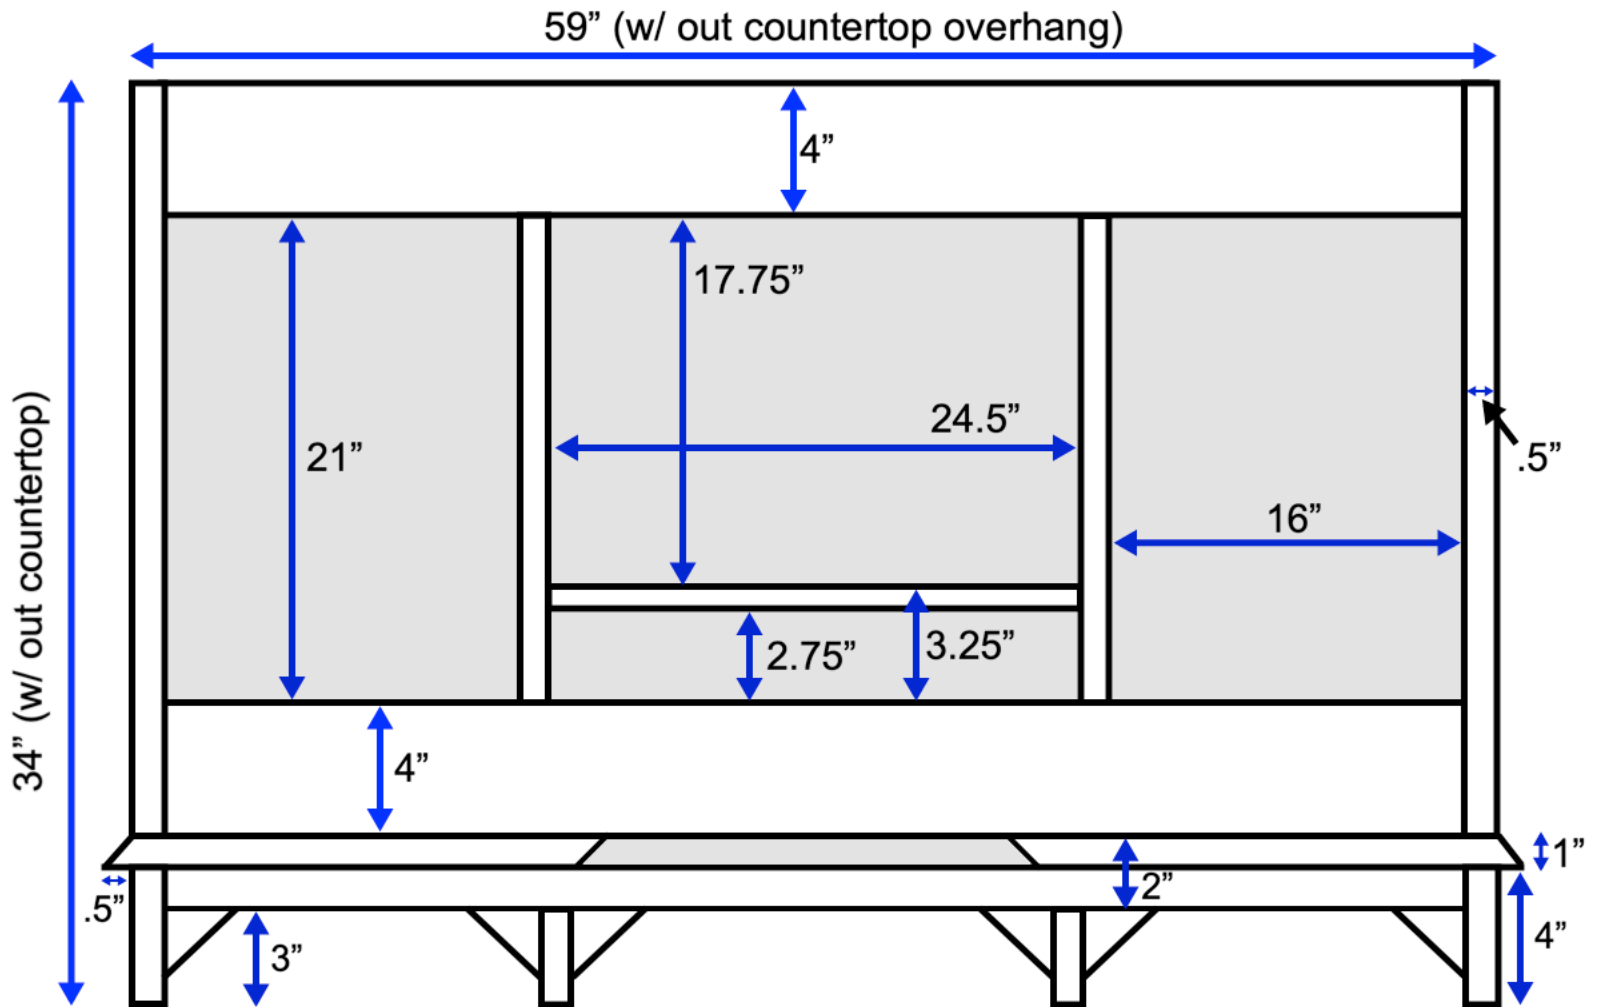

Nantucket 60-inch Single Bath Vanity (Back View)

All measurements are approximate and rounded to the nearest quarter inch.
Please allow for a slight margin of error.