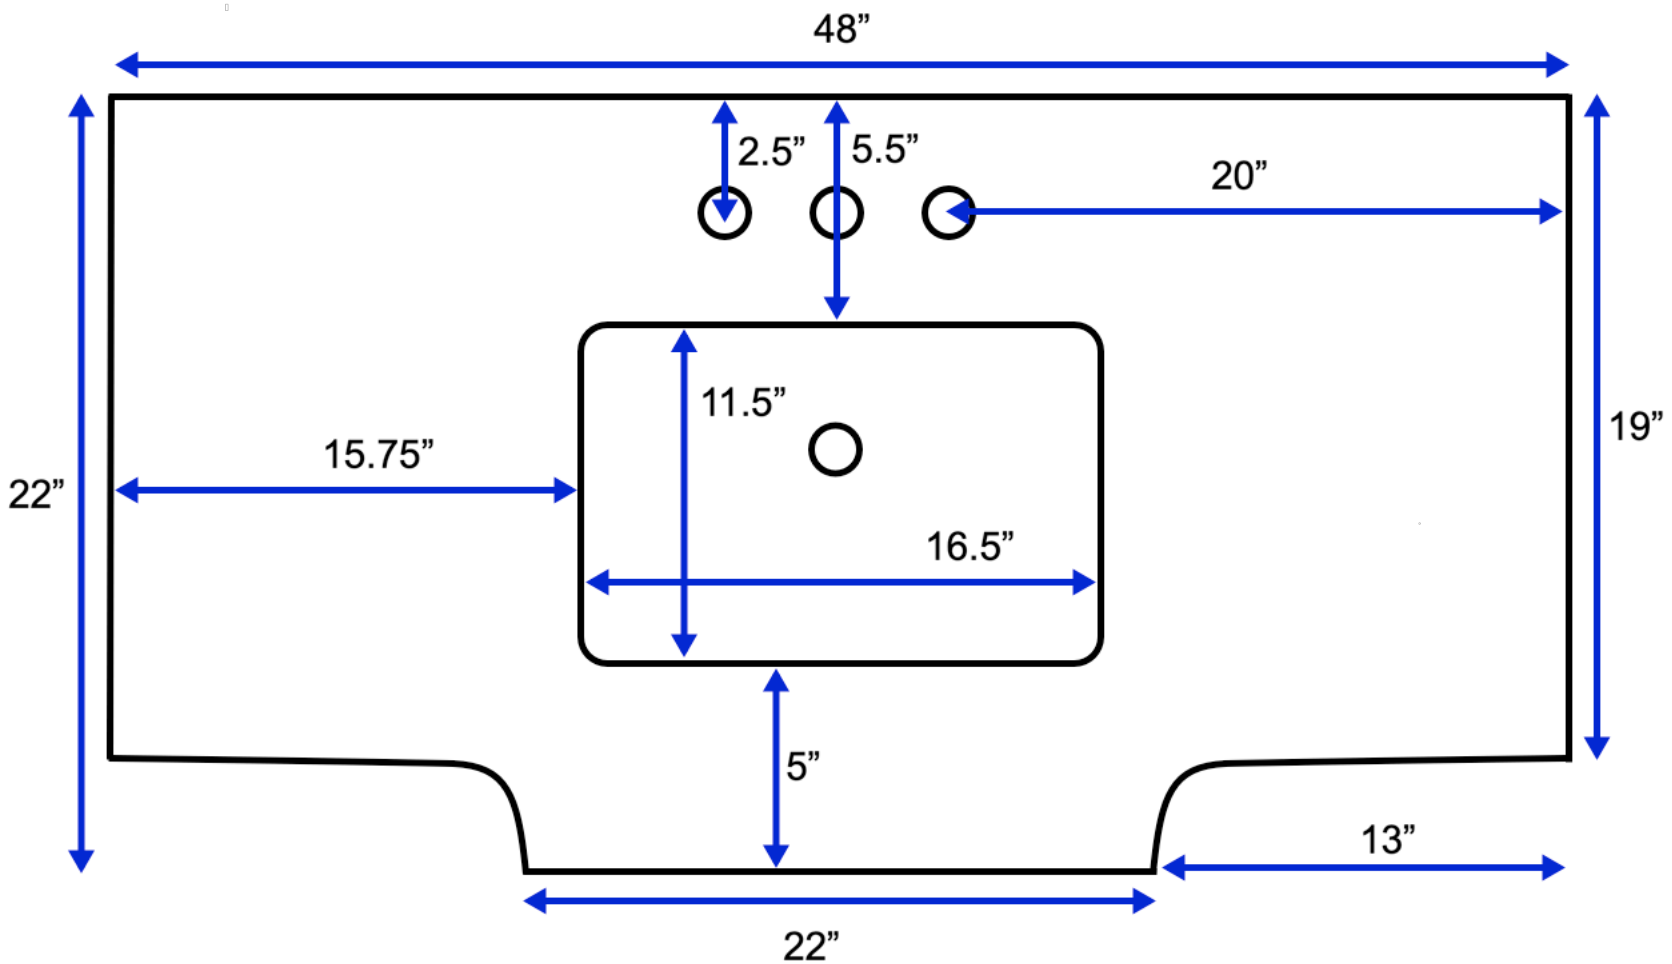

# Nantucket 48-inch Bath Vanity (Top View)

All measurements are approximate and rounded to the nearest quarter inch.  
Please allow for a slight margin of error.