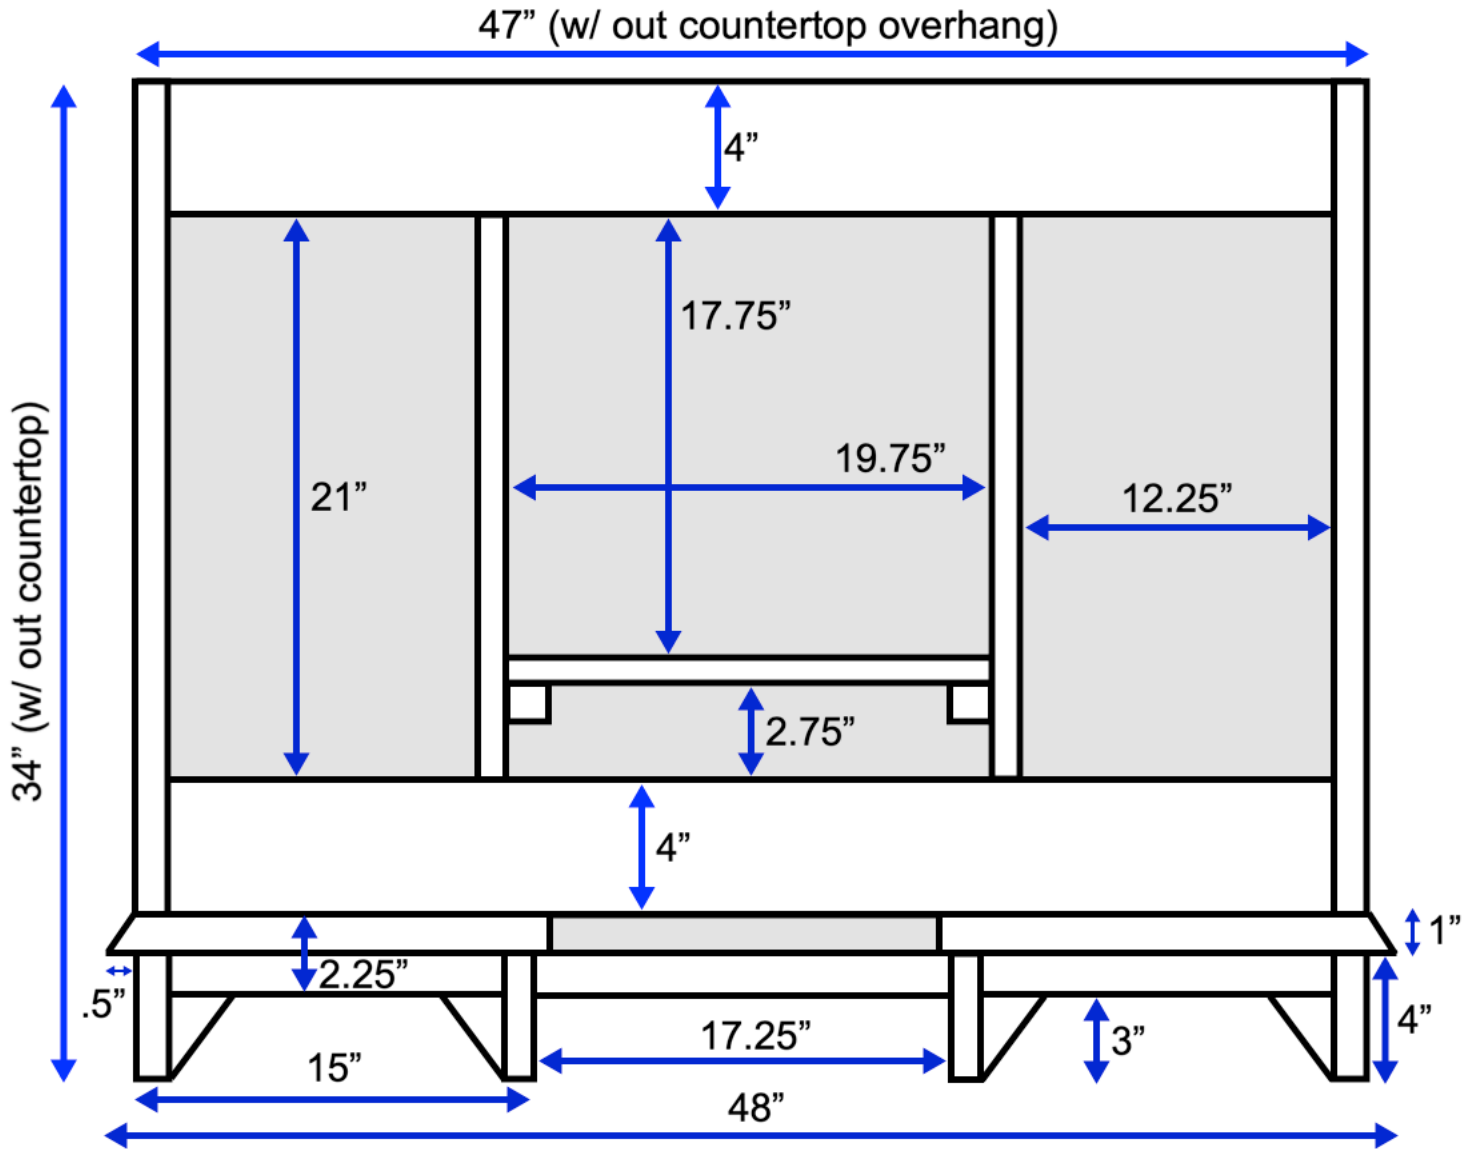

# Nantucket 48-inch Bath Vanity (Back View)

All measurements are approximate and rounded to the nearest quarter inch.  
Please allow for a slight margin of error.