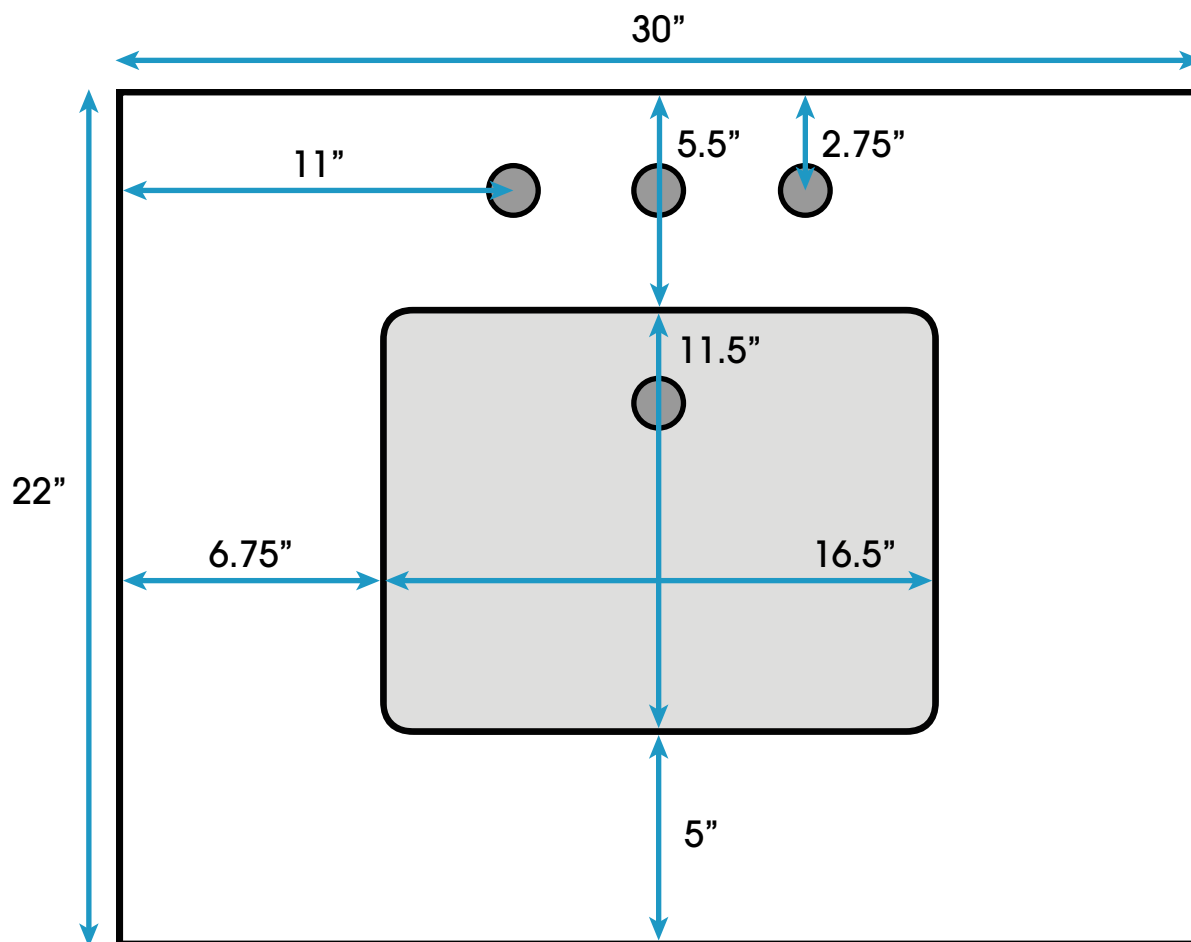

# ***Nantucket 30-inch Bath Vanity*** **(Top View)**

**All measurements are approximate and rounded to the nearest quarter inch  
Please allow for a slight margin of error**