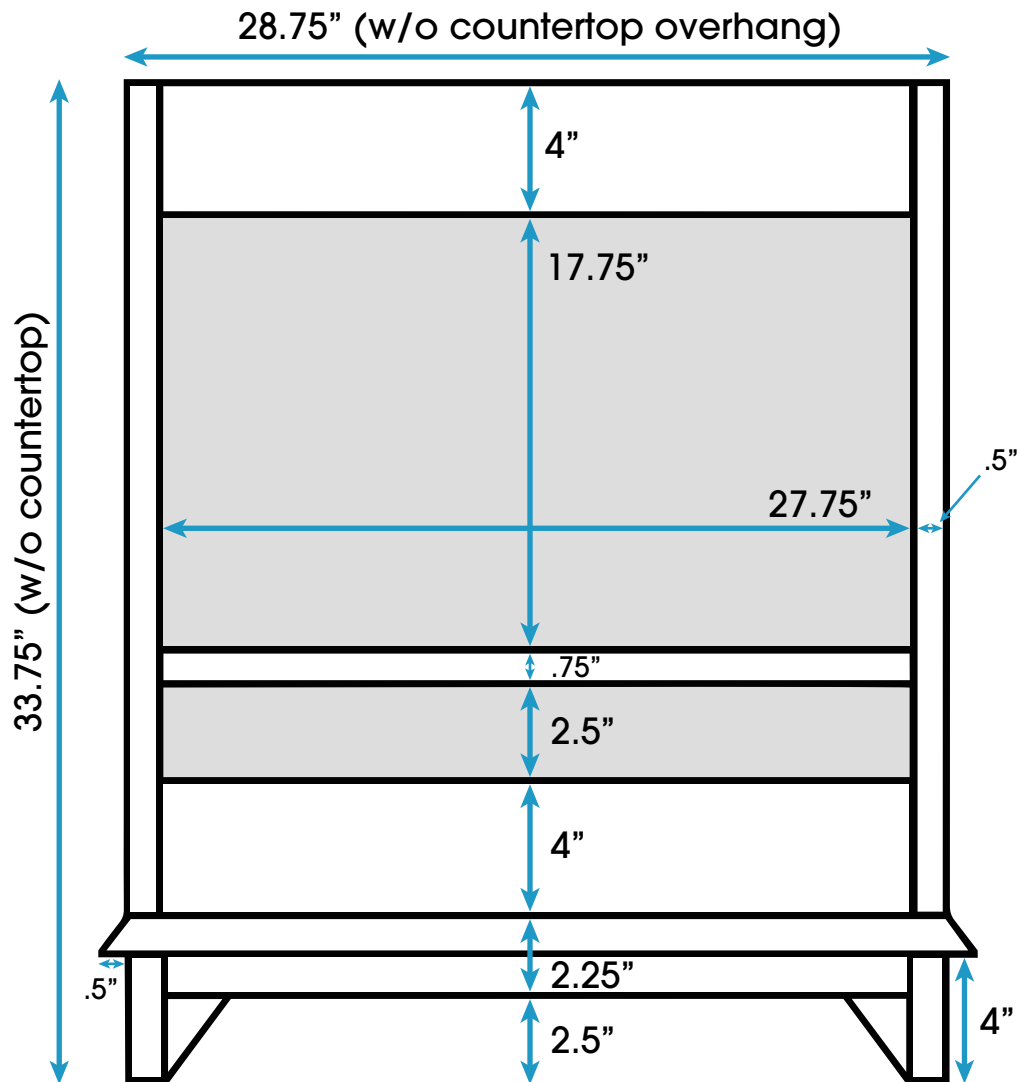

# Nantucket 30-inch Bath Vanity (Back View)

All measurements are approximate and rounded to the nearest quarter inch  
Please allow for a slight margin of error