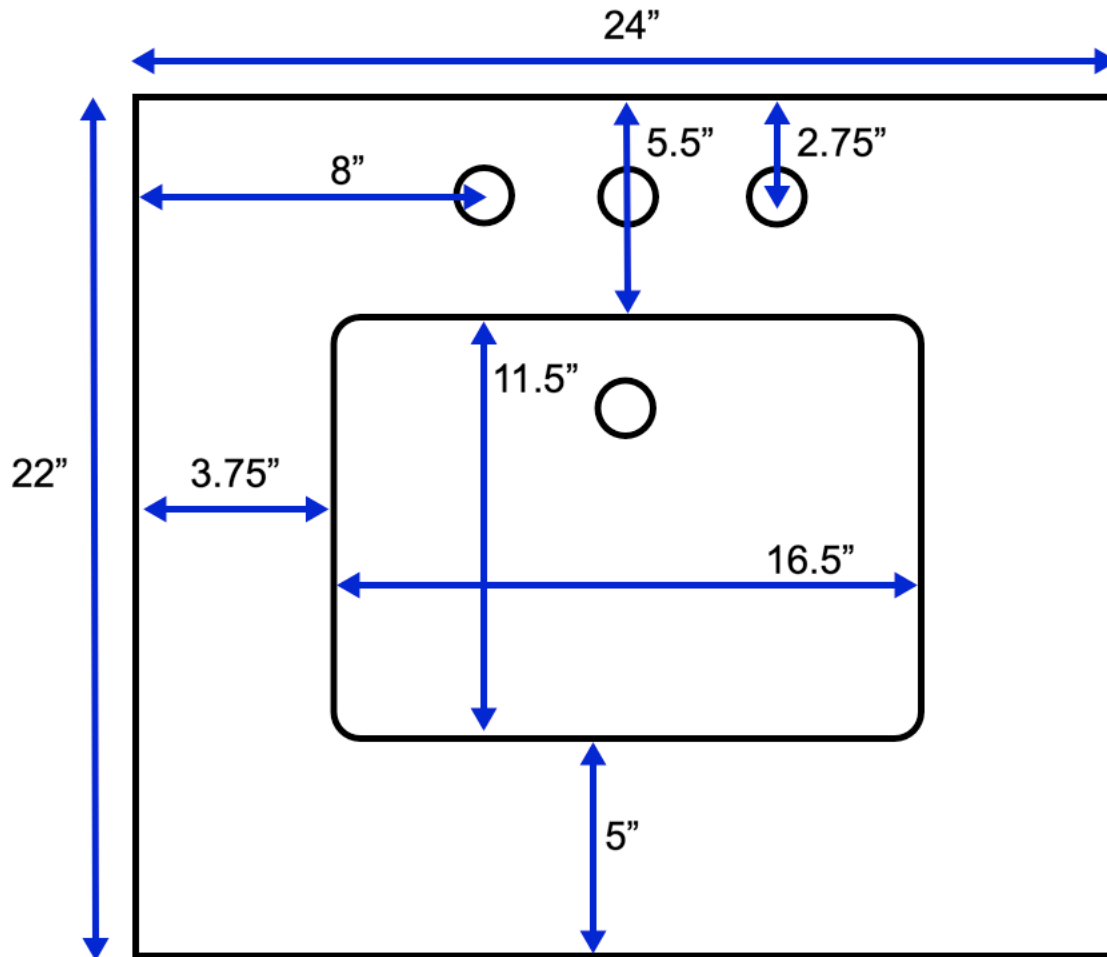

Nantucket 24-inch Bath Vanity (Top View)

All measurements are approximate and rounded to the nearest quarter inch.
Please allow for a slight margin of error.