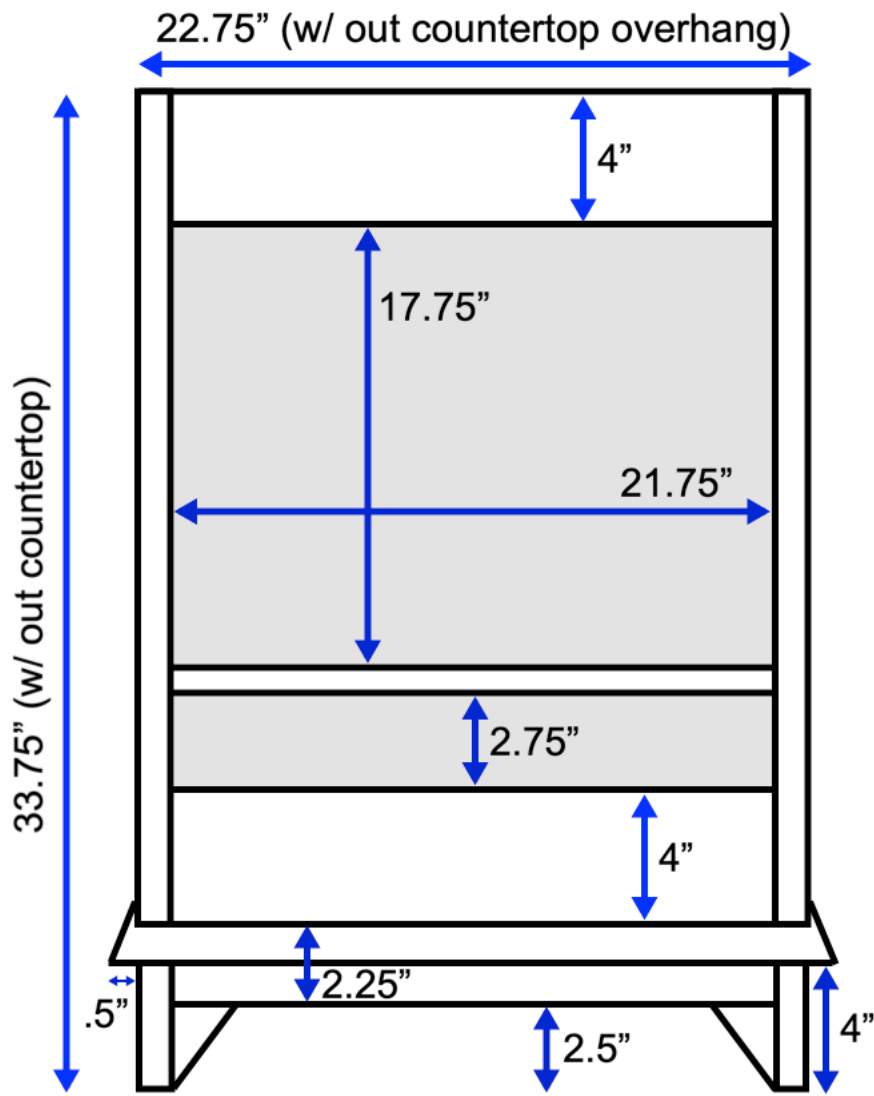

Nantucket 24-inch Bath Vanity (Back View)

All measurements are approximate and rounded to the nearest quarter inch.
Please allow for a slight margin of error.