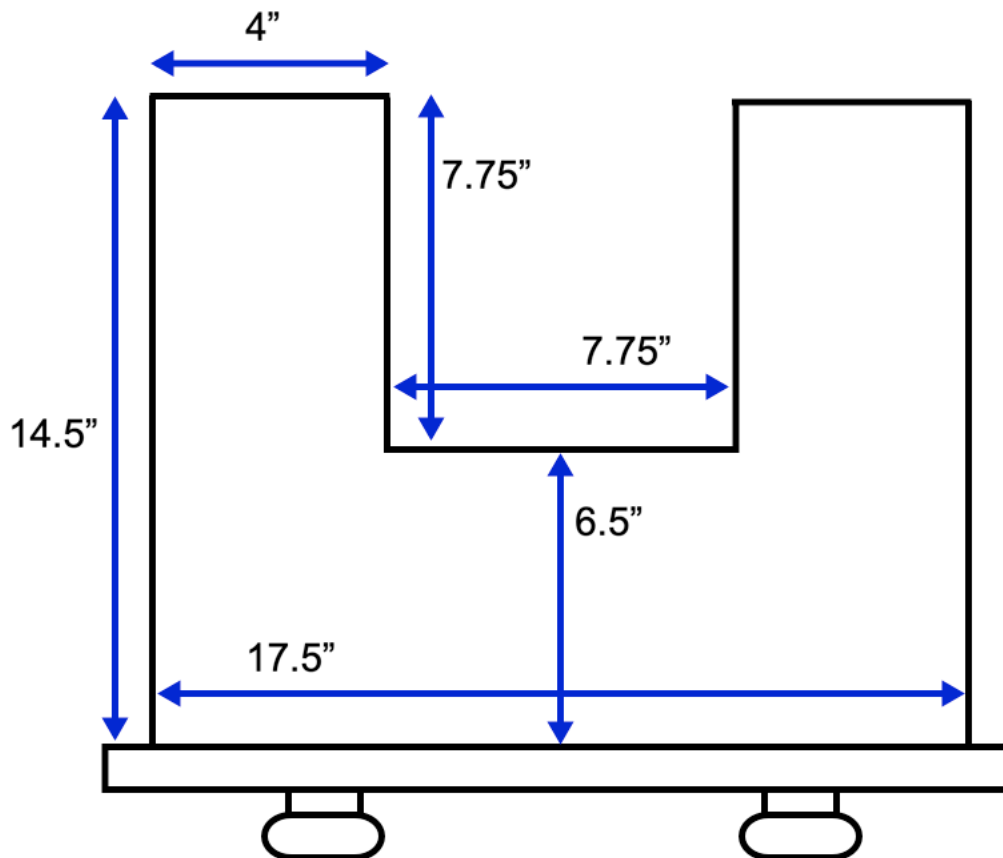

# New Yorker 24-inch Bath Vanity Drawer - Bird's Eye View

All measurements are approximate and rounded to the nearest quarter inch.  
Please allow for a slight margin of error.