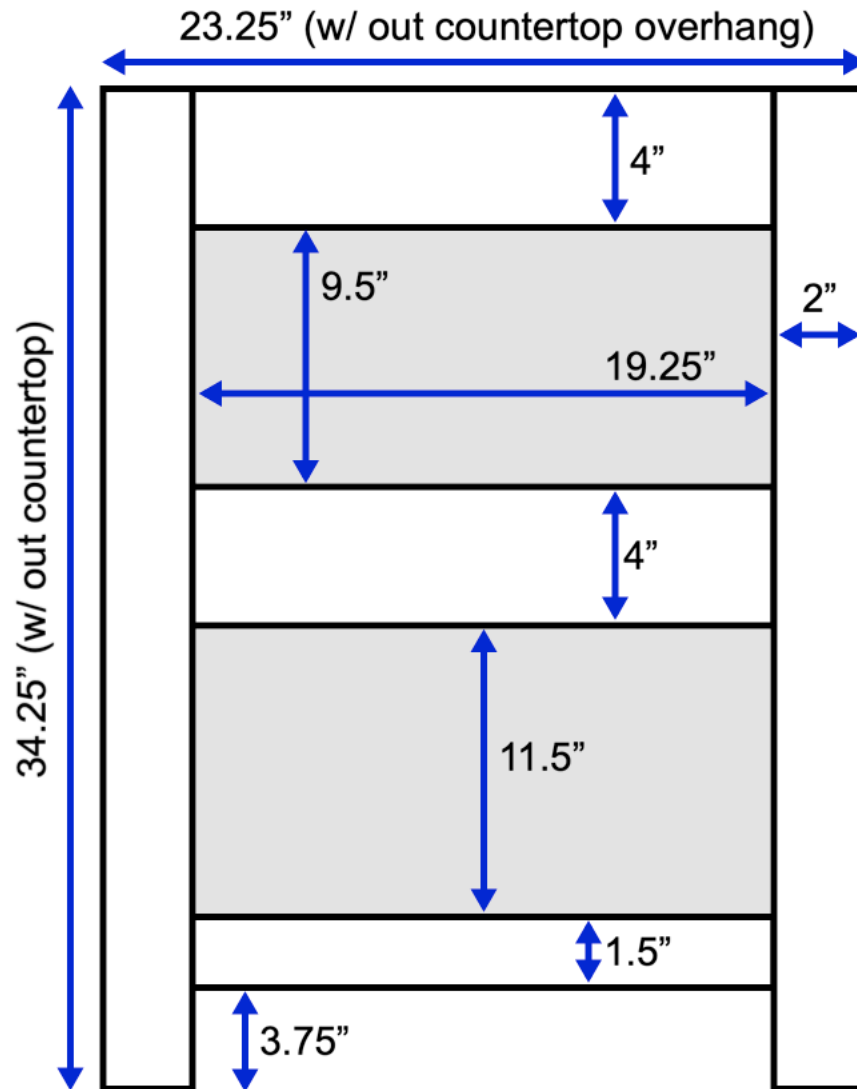

New Yorker 24-inch Bath Vanity (Back View)

All measurements are approximate and rounded to the nearest quarter inch.
Please allow for a slight margin of error.