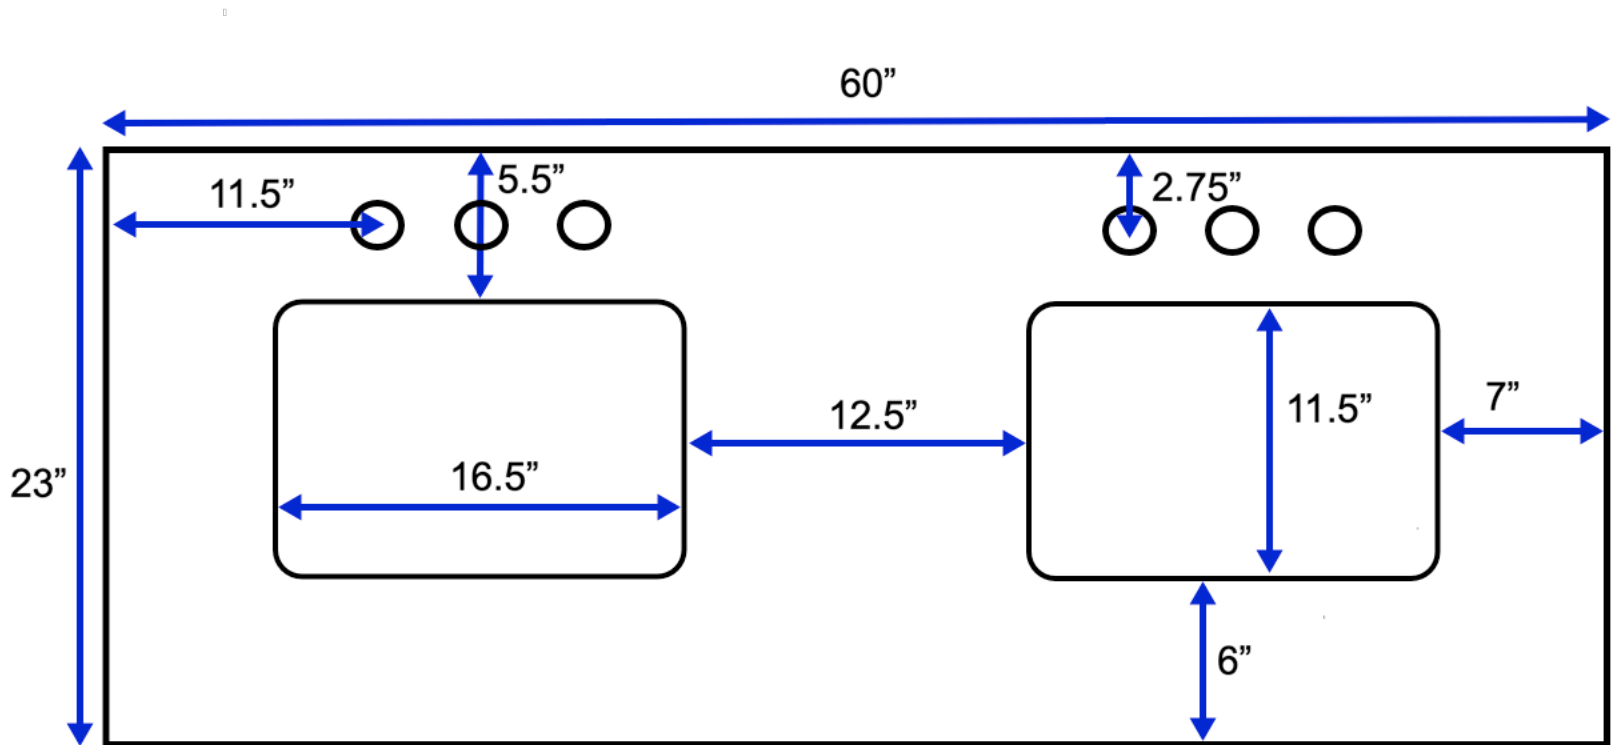

# California 60-inch Double Vanity (Top View)

All measurements are approximate and rounded to the nearest quarter inch.  
Please allow for a slight margin of error.