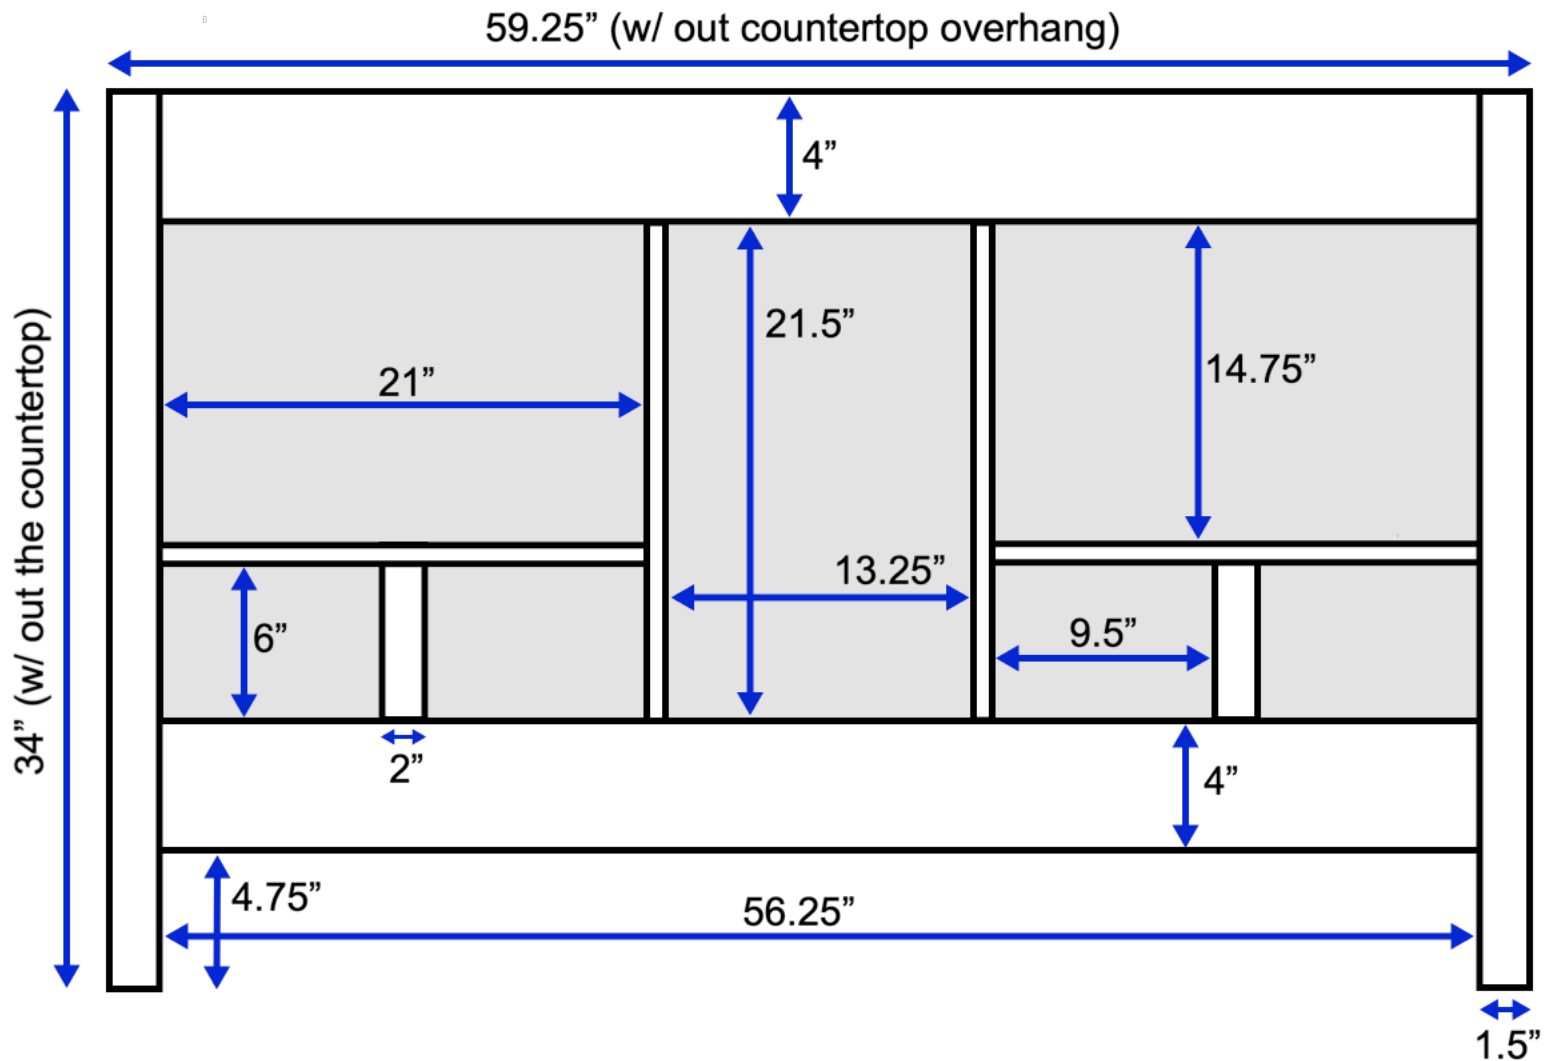

California 60-inch Double Vanity (Back View)

All measurements are approximate and rounded to the nearest quarter inch.
Please allow for a slight margin of error.