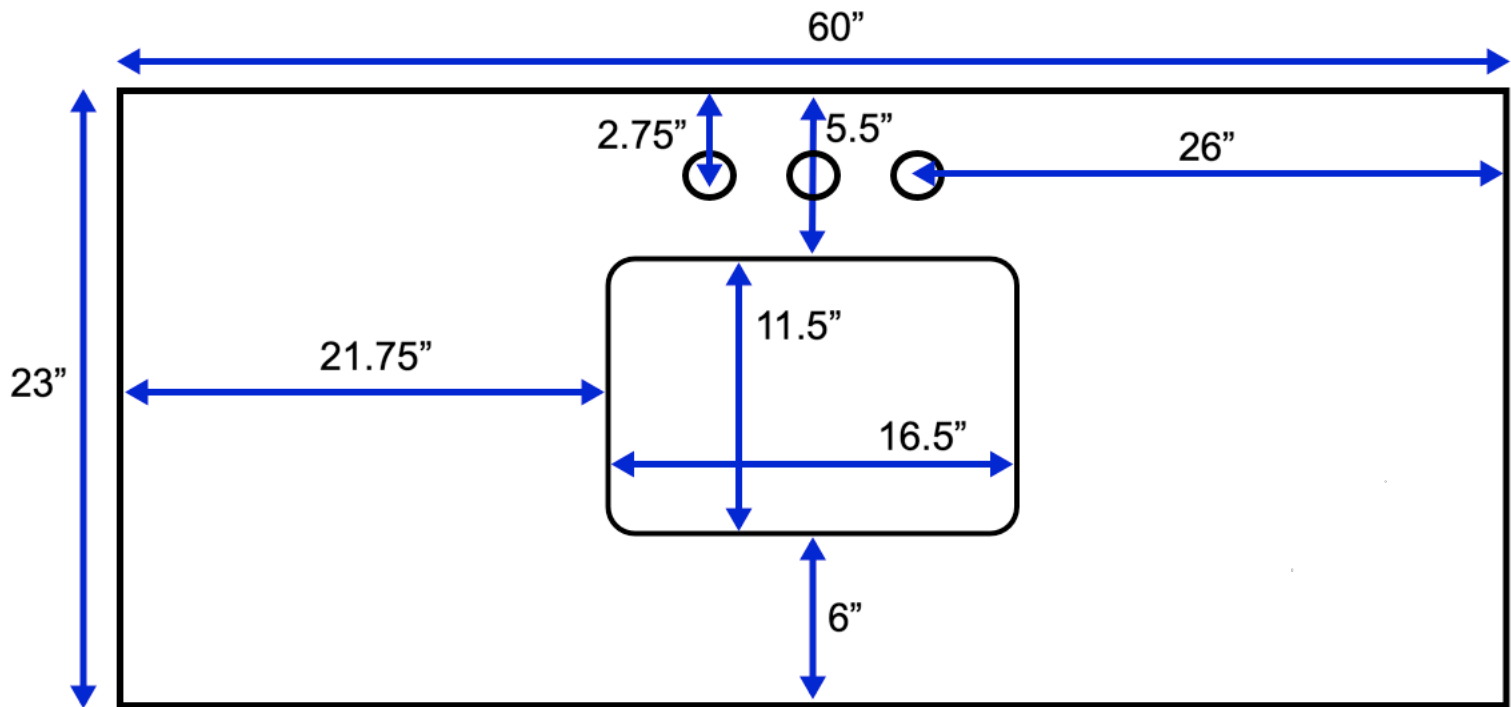

California 60-inch Single Vanity (Top View)

All measurements are approximate and rounded to the nearest quarter inch.
Please allow for a slight margin of error.