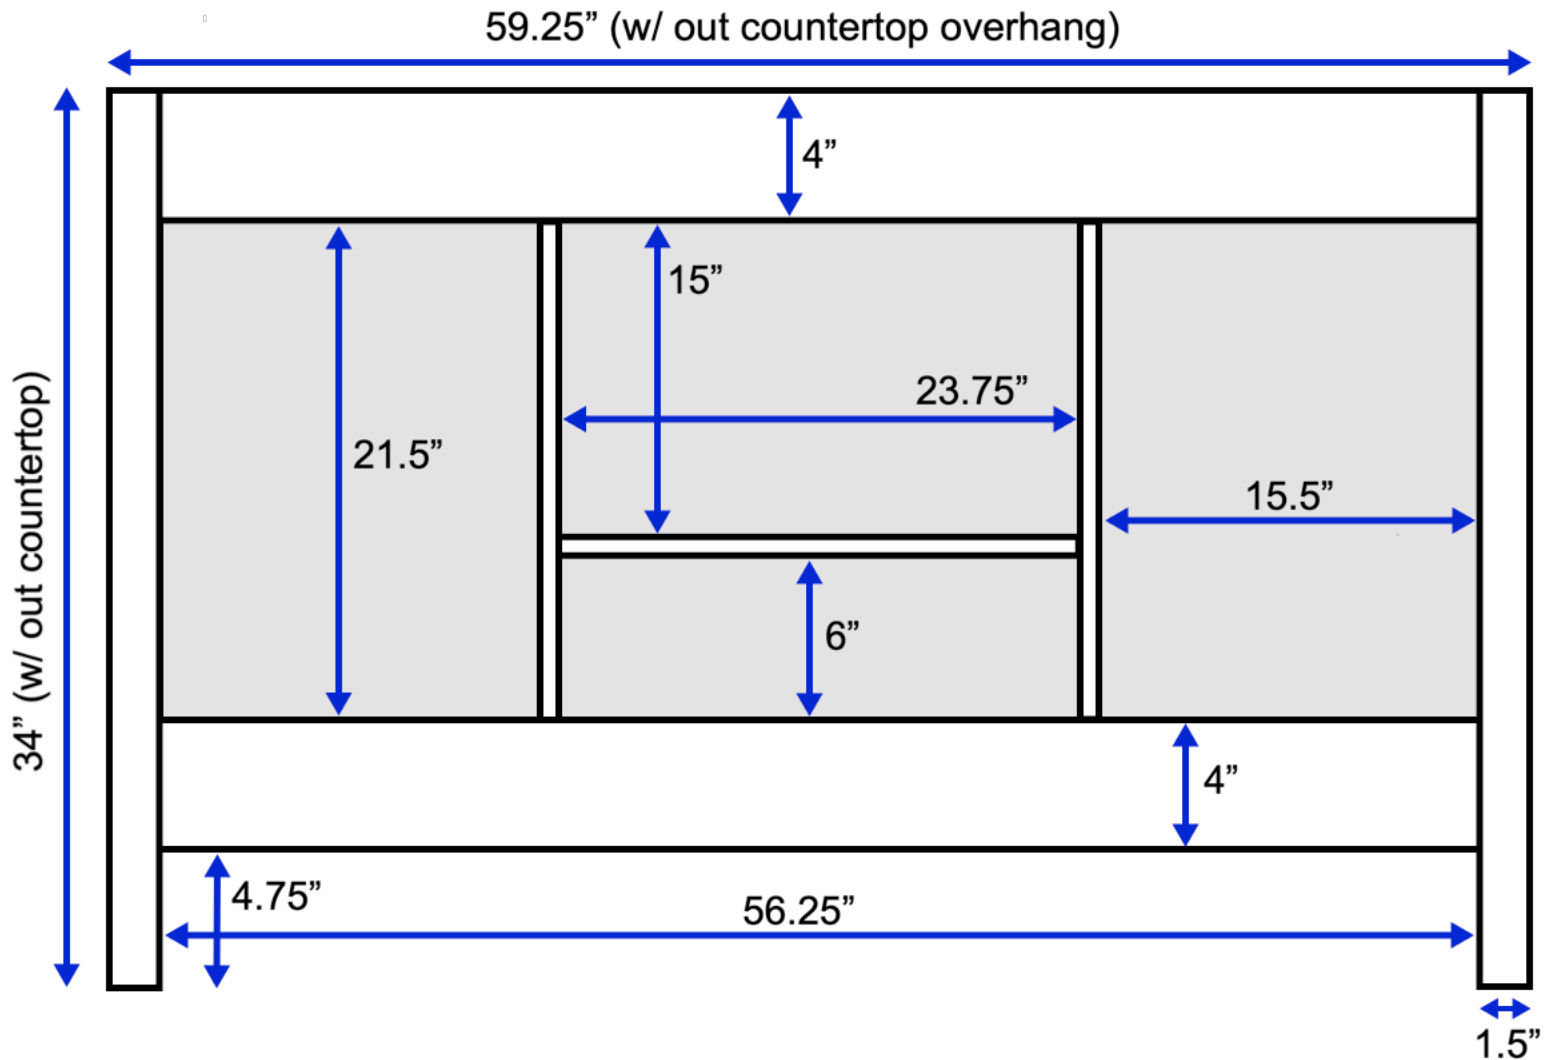

California 60-inch Single Vanity (Back View)

All measurements are approximate and rounded to the nearest quarter inch.
Please allow for a slight margin of error.