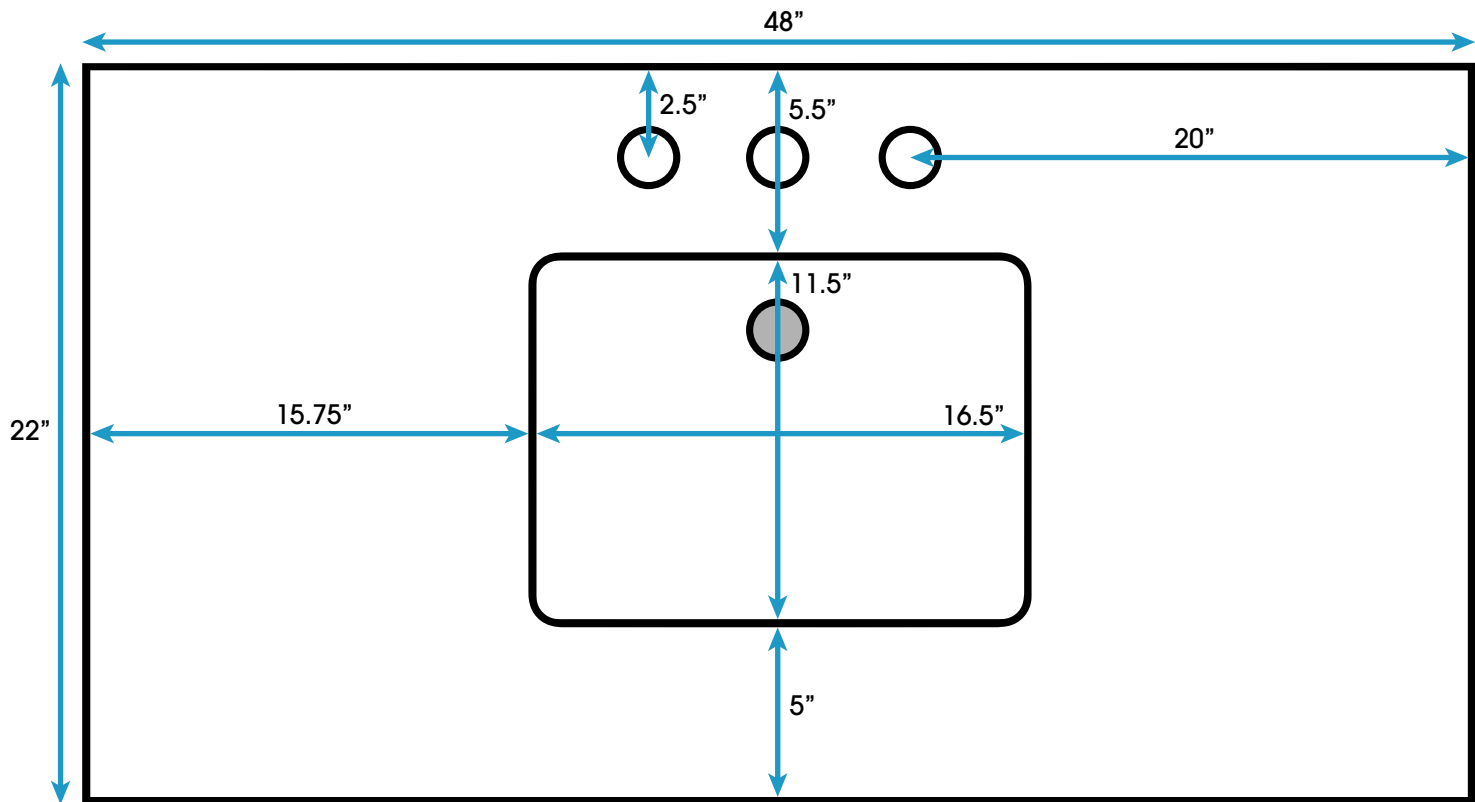

# California 48-inch Bath Vanity (Top View)

**All measurements are approximate and rounded to the nearest quarter inch  
Please allow for a slight margin of error**