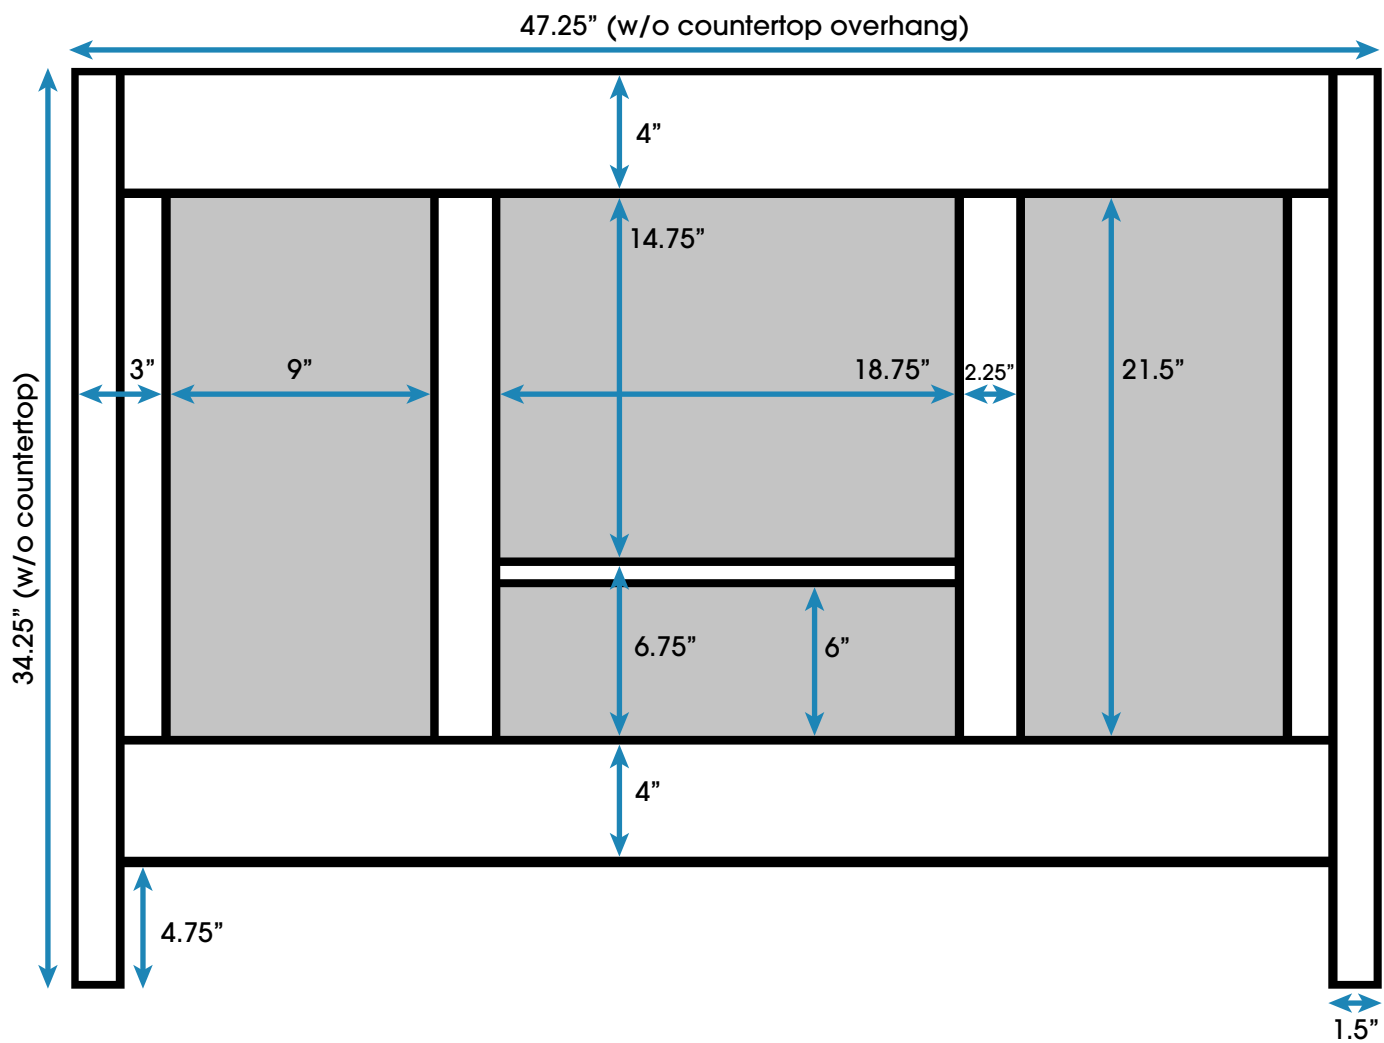

California 48-inch Bath Vanity (Back View)

**All measurements are approximate and rounded to the nearest quarter inch
Please allow for a slight margin of error**