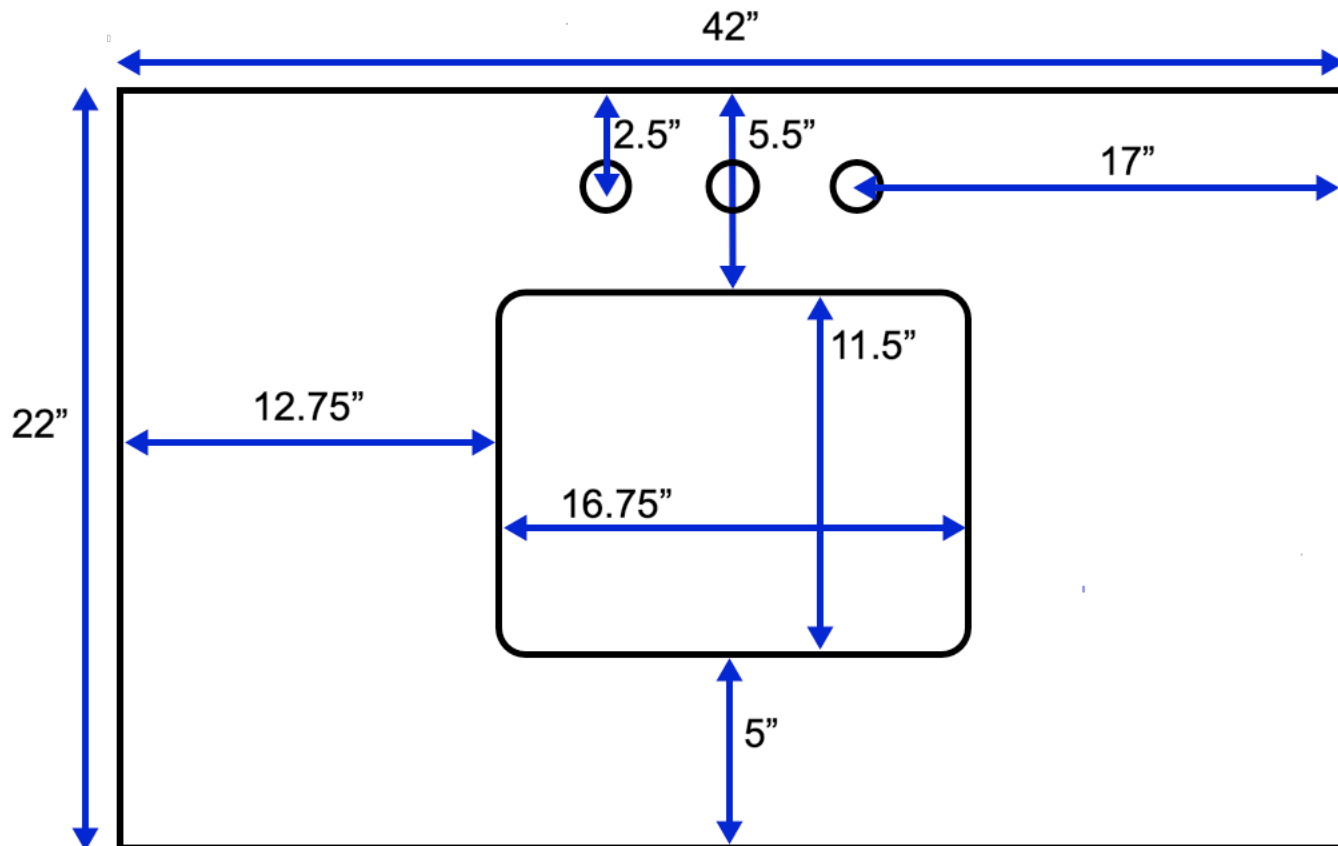

California 42-inch Bath Vanity (Top View)

All measurements are approximate and rounded to the nearest quarter inch.
Please allow for a slight margin of error.