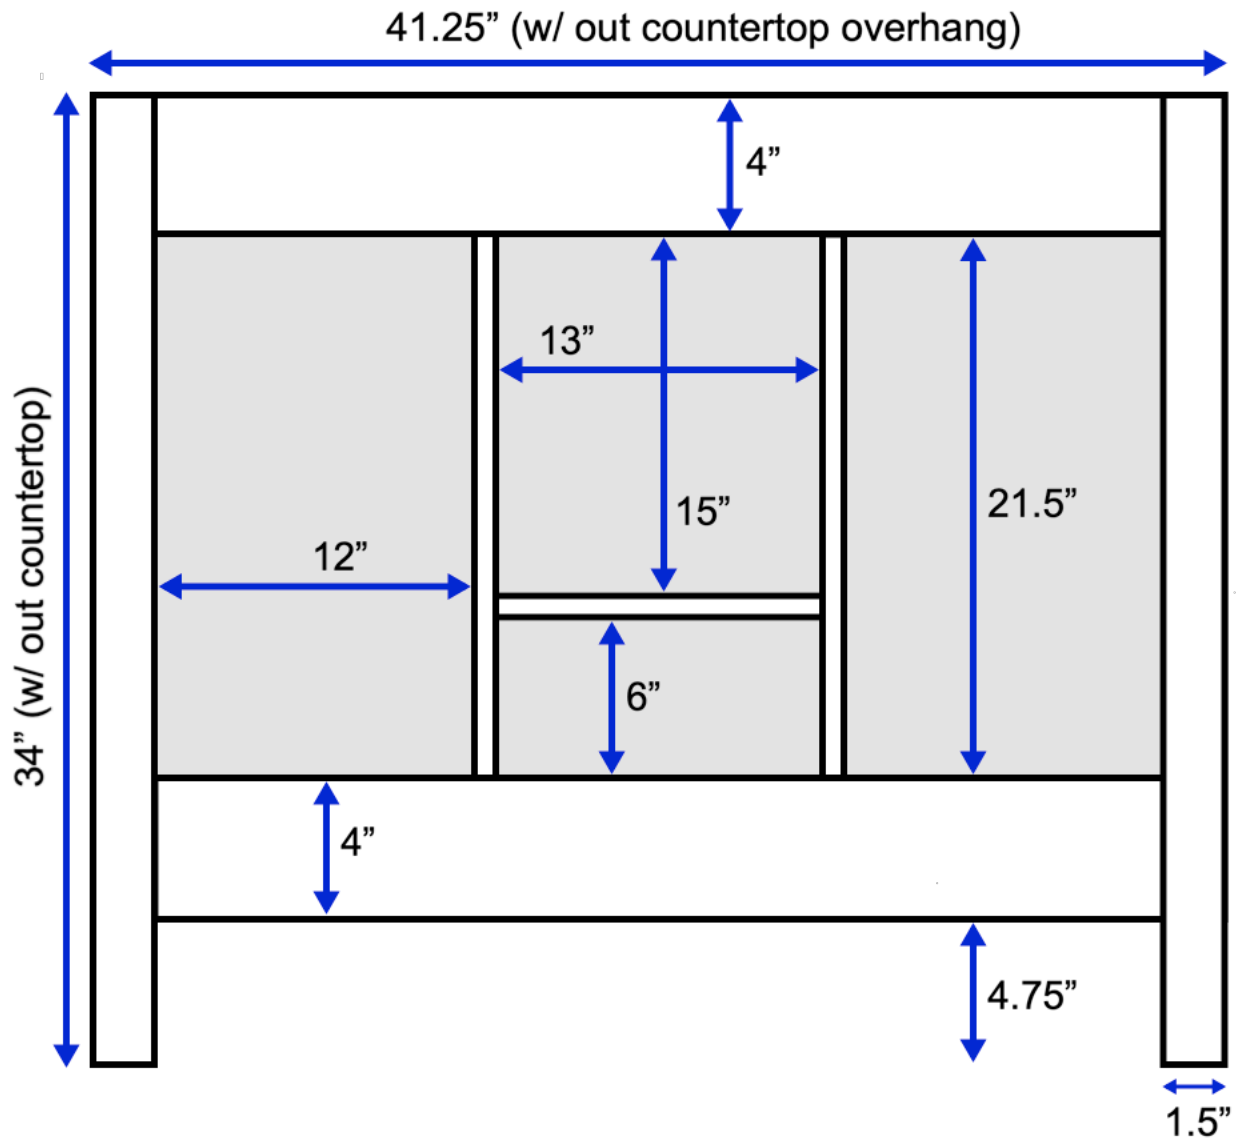

# California 42-inch Bath Vanity (Back View)

All measurements are approximate and rounded to the nearest quarter inch.  
Please allow for a slight margin of error.