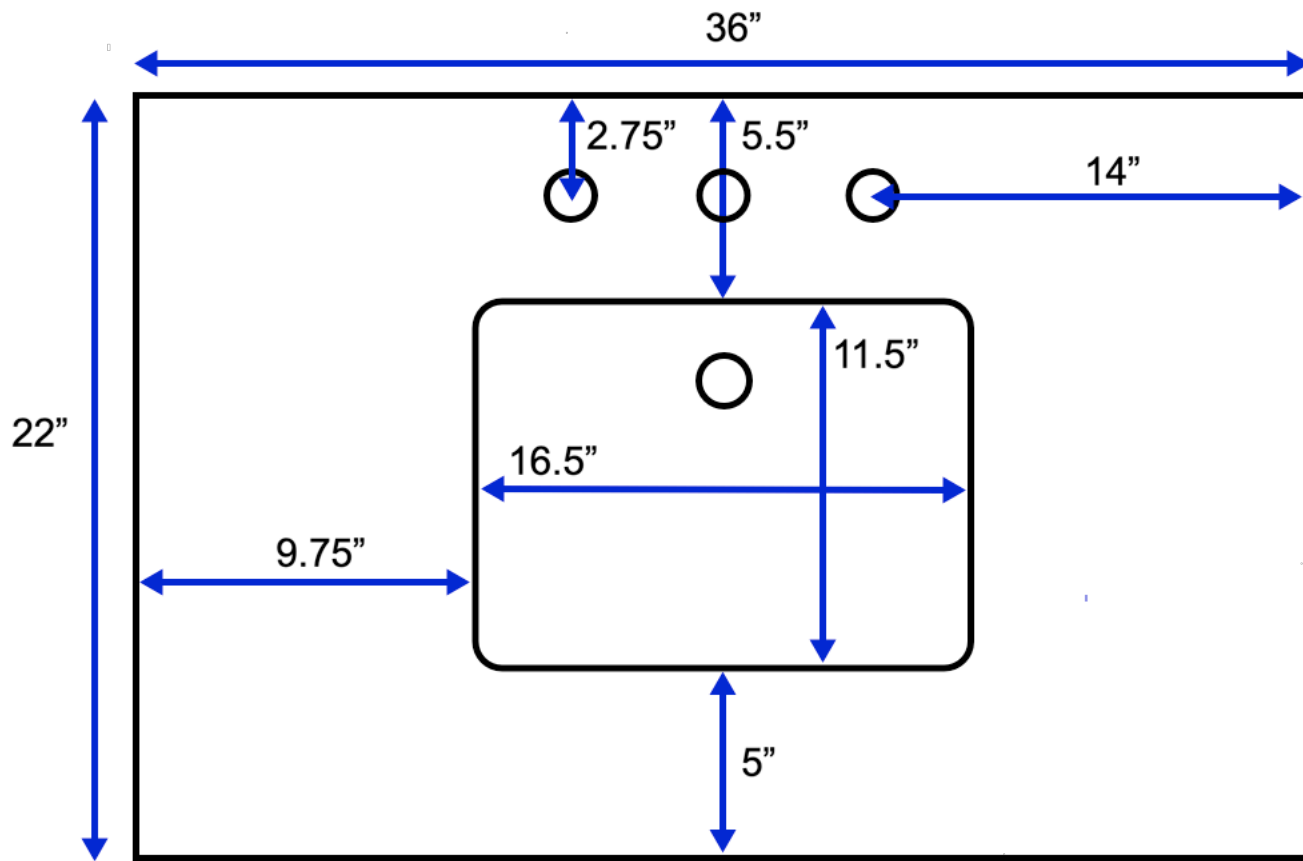

California 36-inch Bath Vanity (Top View)

All measurements are approximate and rounded to the nearest quarter inch.
Please allow for a slight margin of error.