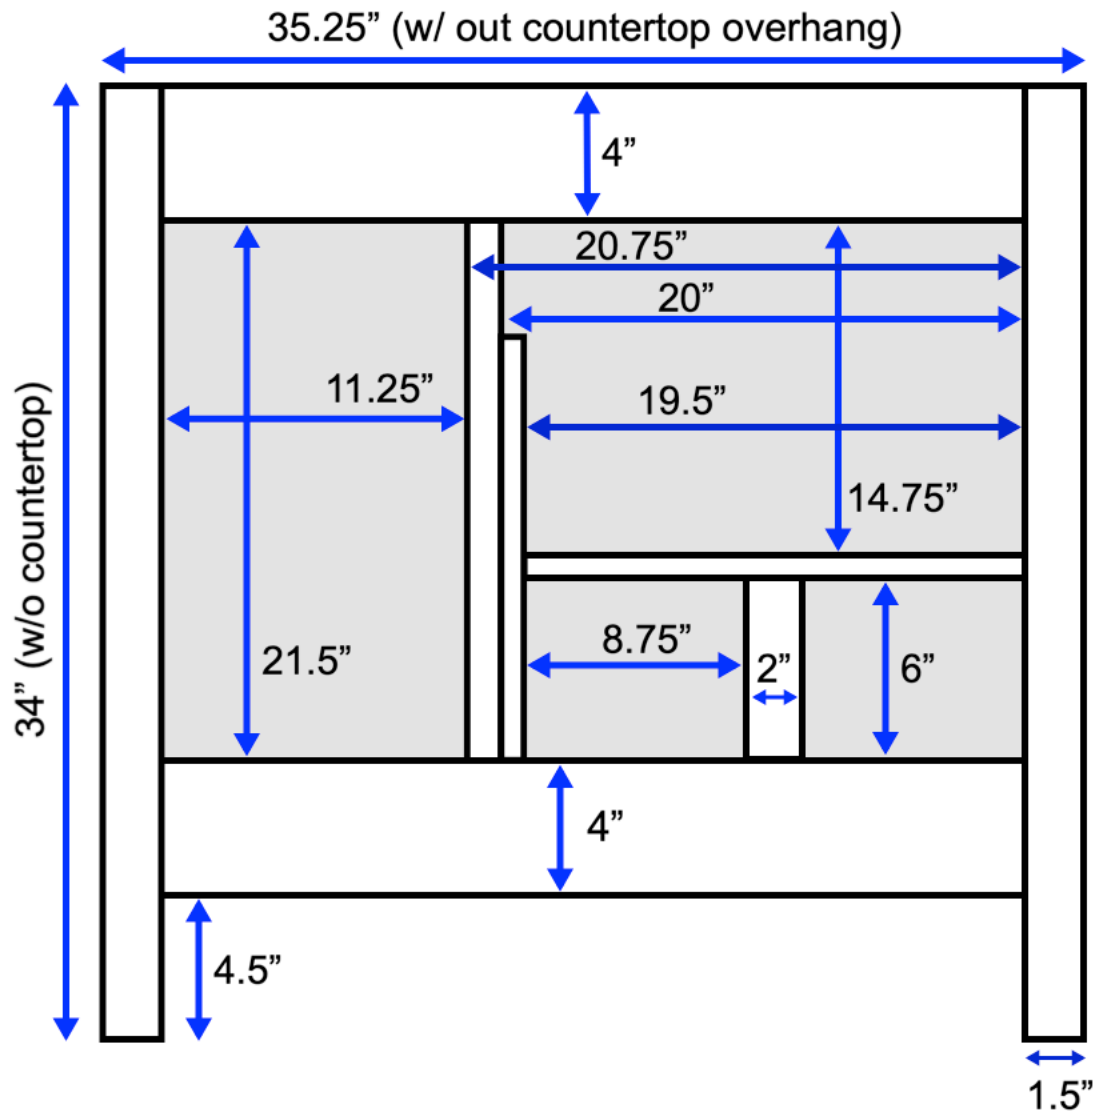

California 36-inch Bath Vanity (Back View)

All measurements are approximate and rounded to the nearest quarter inch.
Please allow for a slight margin of error.