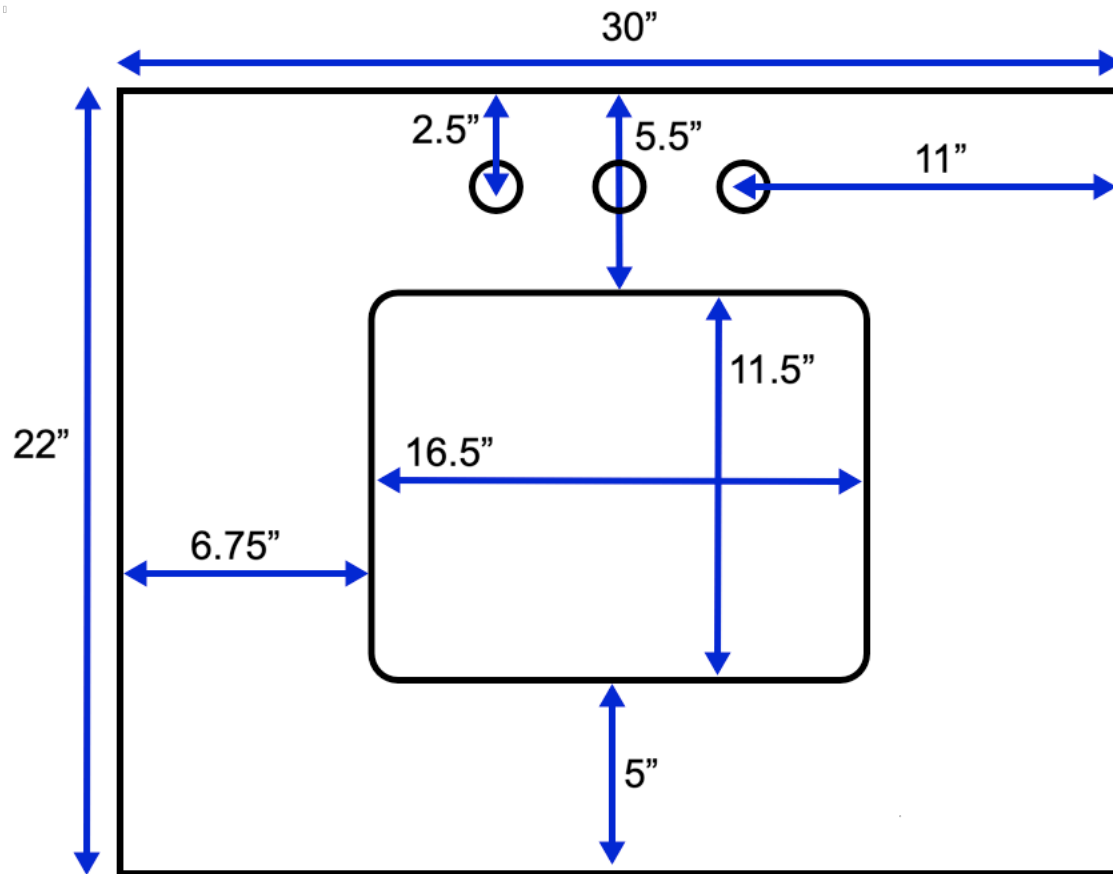

California 30-inch Bath Vanity (Top View)

All measurements are approximate and rounded to the nearest quarter inch.
Please allow for a slight margin of error.