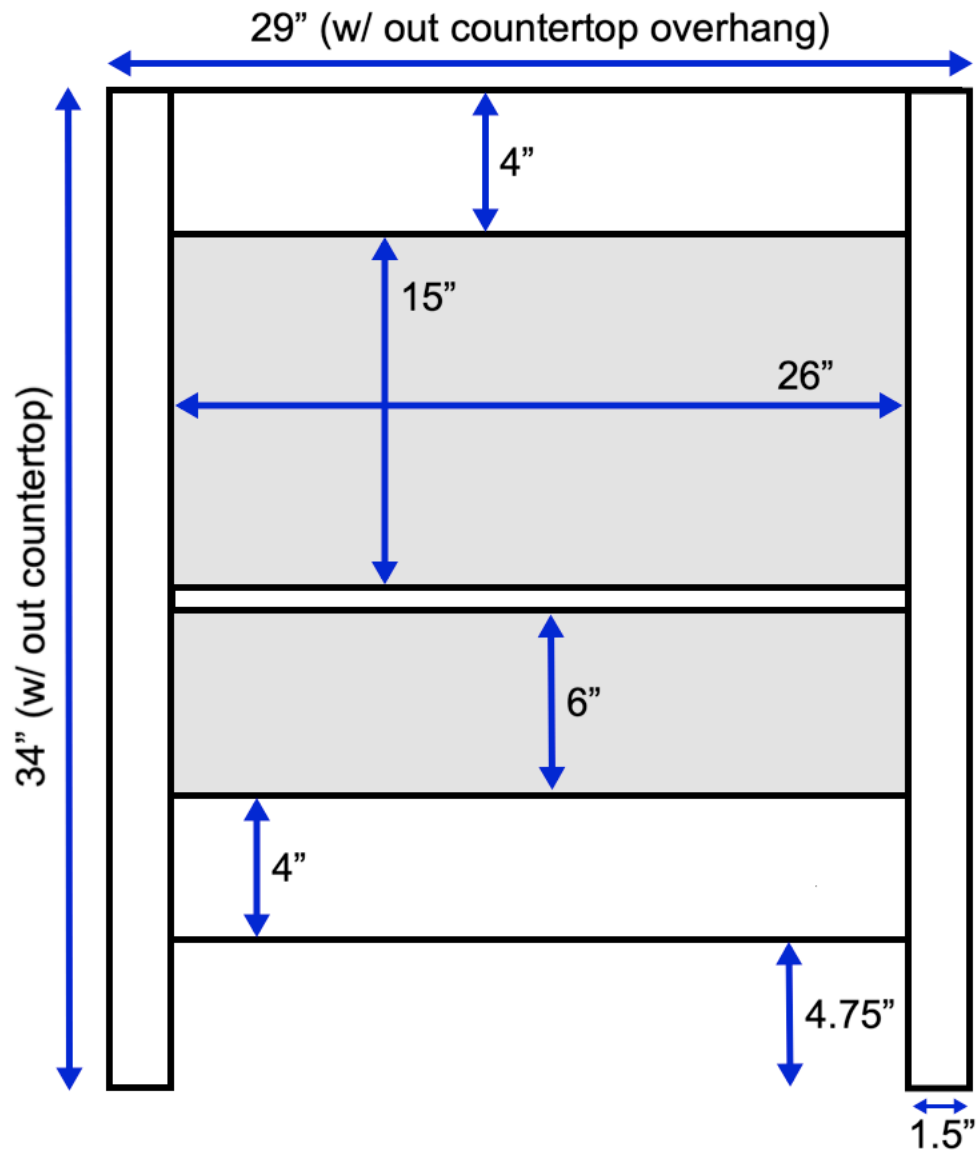

California 30-inch Bath Vanity (Back View)

All measurements are approximate and rounded to the nearest quarter inch.
Please allow for a slight margin of error.