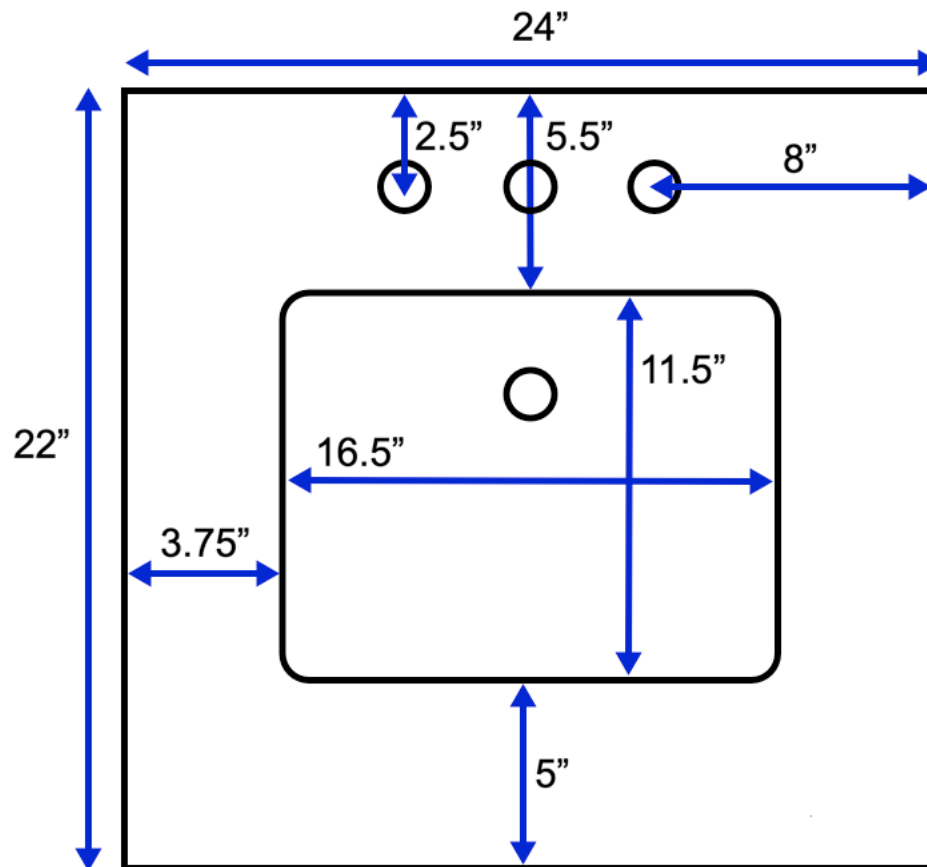

California 24-inch Bath Vanity (Top View)

All measurements are approximate and rounded to the nearest quarter inch.
Please allow for a slight margin of error.