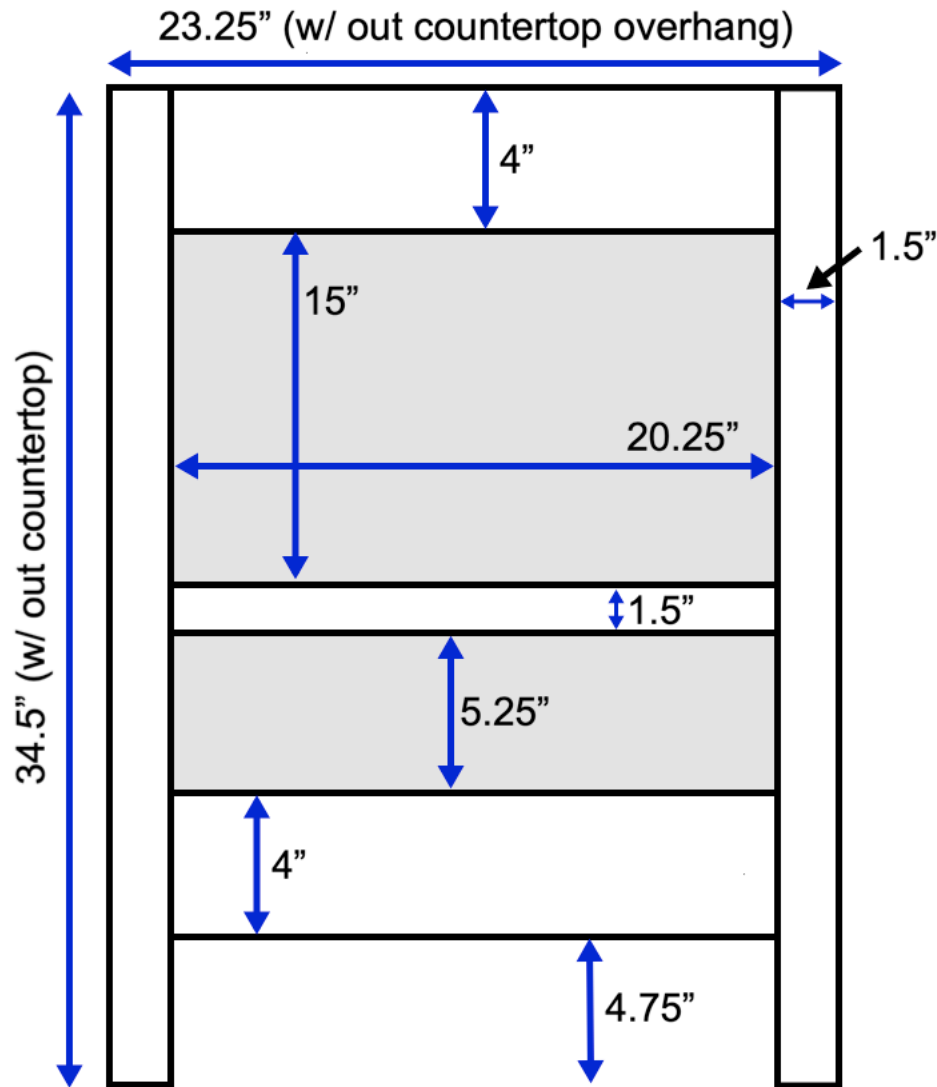

California 24-inch Bath Vanity (Back View)

All measurements are approximate and rounded to the nearest quarter inch.
Please allow for a slight margin of error.