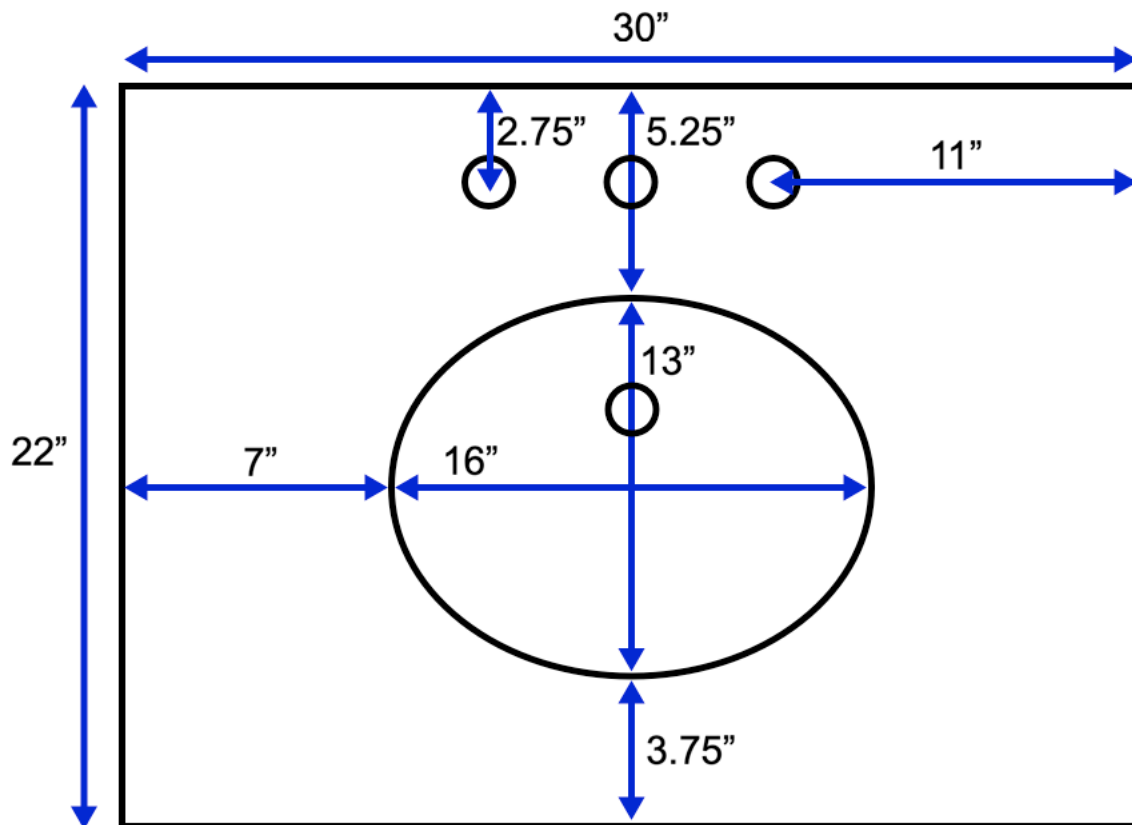

Beverly 30-inch Bath Vanity (Top View)

All measurements are approximate and rounded to the nearest quarter inch.
Please allow for a slight margin of error.