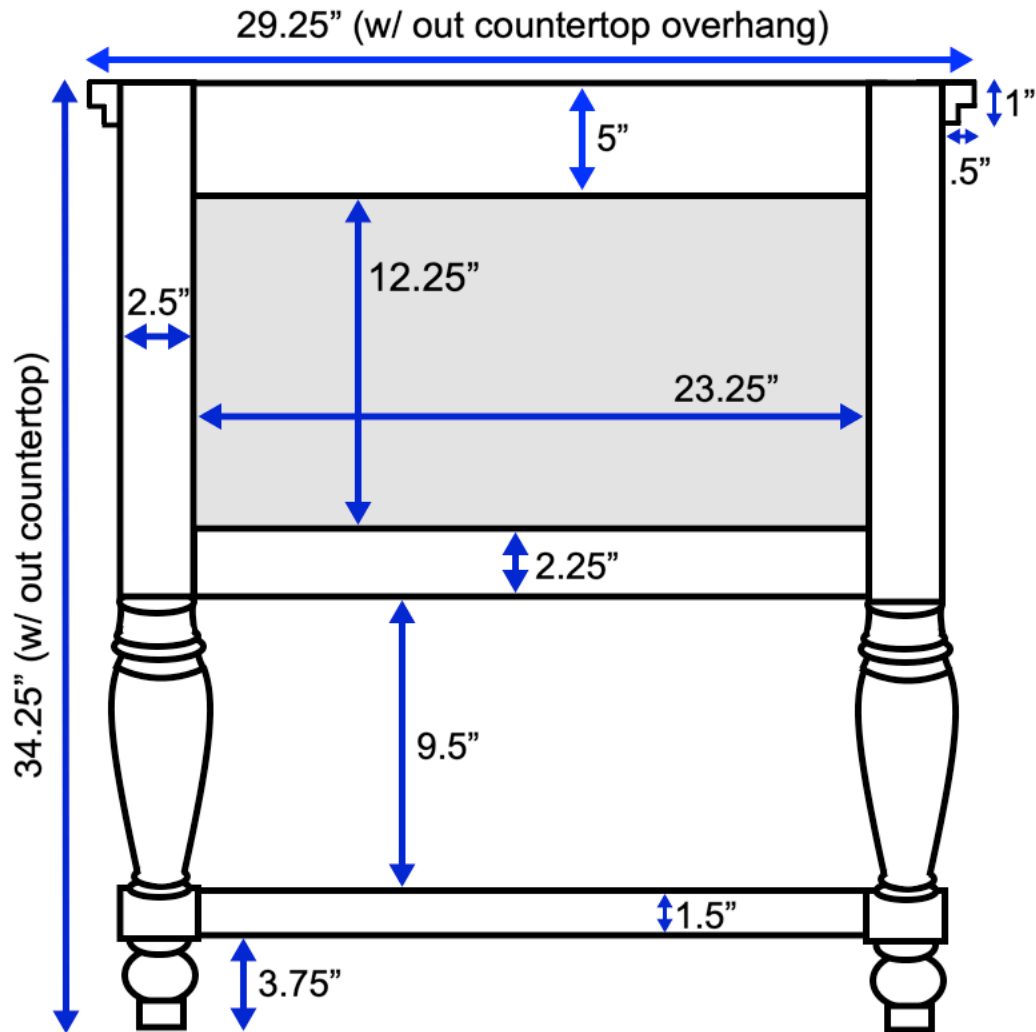

# Beverly 30-inch Bath Vanity (Back View)

All measurements are approximate and rounded to the nearest quarter-inch. Please allow for a slight margin of error.