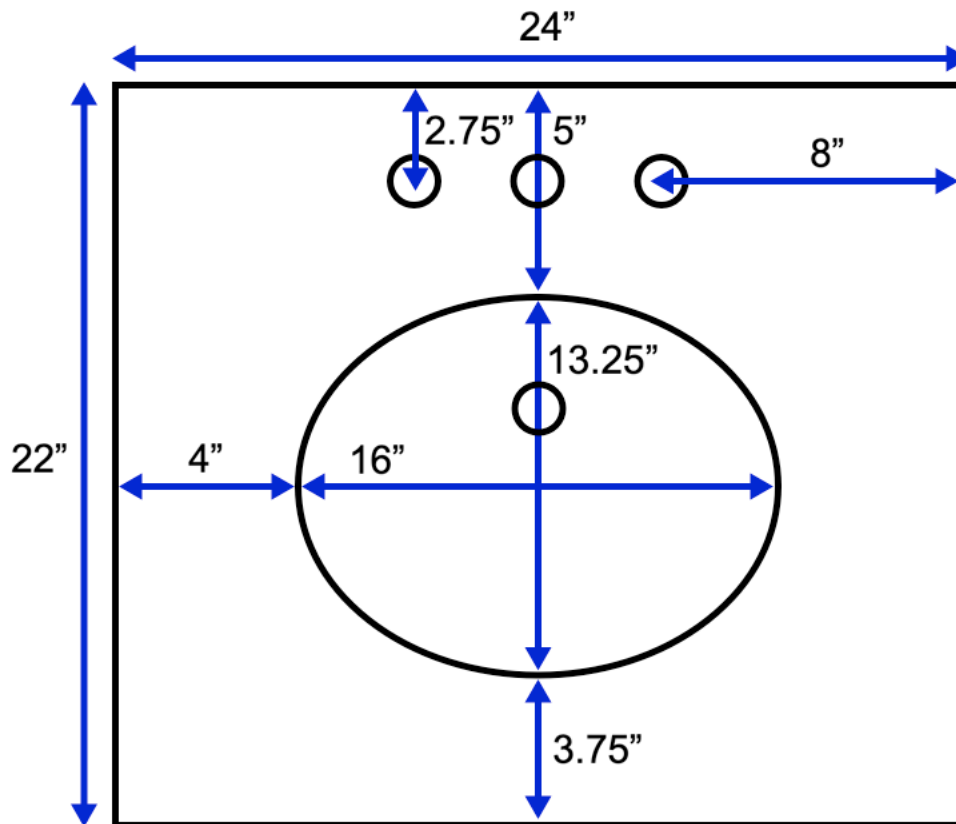

Beverly 24-inch Bath Vanity (Top View)

All measurements are approximate and rounded to the nearest quarter inch.
Please allow for a slight margin of error.