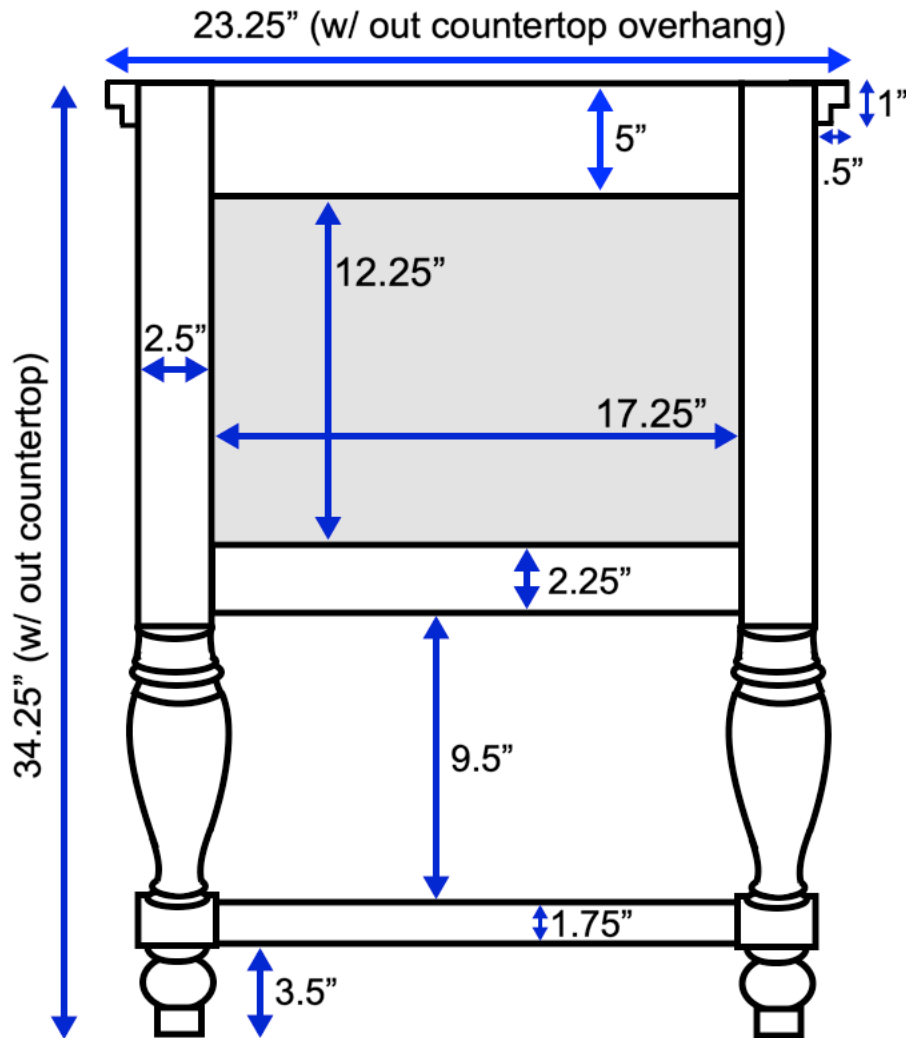

# Beverly 24-inch Bath Vanity (Back View)

All measurements are approximate and rounded to the nearest quarter-inch. Please allow for a slight margin of error.