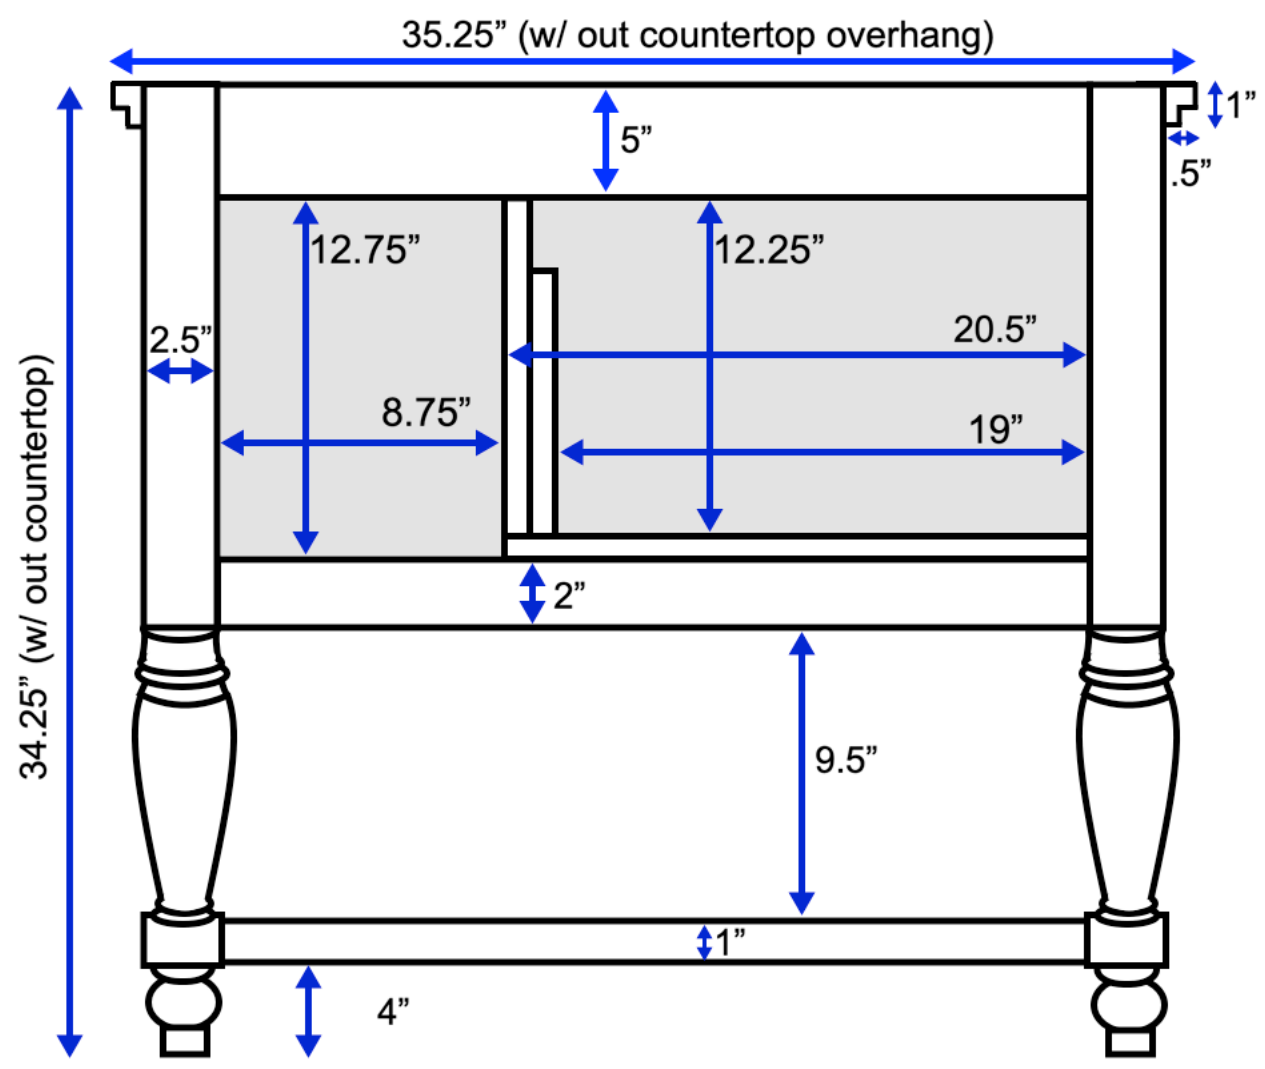

Beverly 36-inch Bath Vanity (Back View)

All measurements are approximate and rounded to the nearest quarter-inch. Please allow for a slight margin of error.