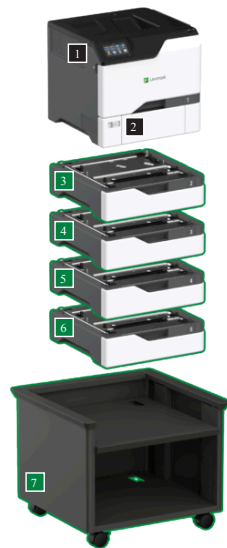

 epeat
SILVER

Lexmark CS735de

Designed for security, ease of use, and sustainability, the Lexmark CS735de delivers professional color for mid-to-large workgroups at speeds up to 52 pages per minute*. The 4.3-inch (10.9 cm) tablet-like touchscreen makes completing your printing tasks intuitively easy. Replacement cartridges with Unison™ Toner yield up to 22,000/12,500 black/color pages** to keep you going.

*** The Trusted Platform Module (TPM) is not available in some countries.

Lexmark CS735de

1 Printer with 4.3-inch (10.9 cm) touch screen

16.25 x 18.85 x 19.25 in.
413 x 479 x 489 mm

2 550-Sheet tray with 100-sheet multipurpose feeder